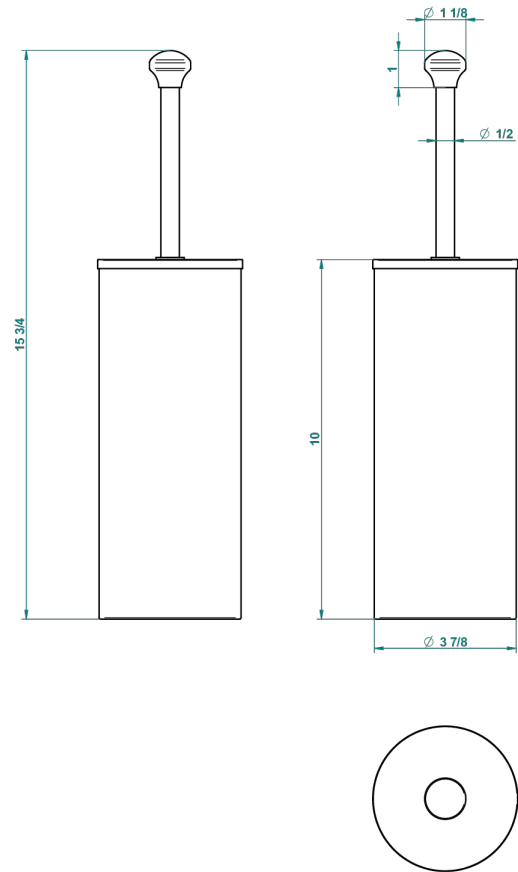

1900

G25-4700C

Metal toilet brush holder with brush with cover floor mounted

2629

17/07/2015

CHARACTERISTIC

- 1900
- Metal toilet brush holder with brush with cover floor mounted

AVAILABLE FINITIONS