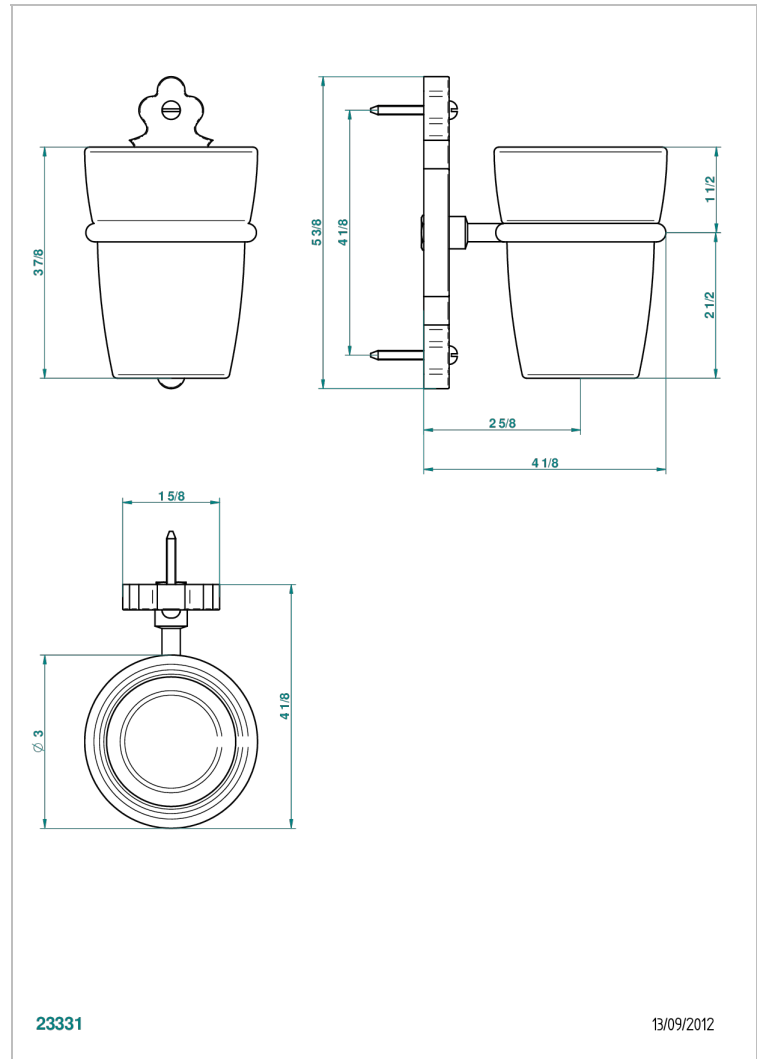

# 1900

G25-536

Tumbler holder, wall mounted

## CHARACTERISTIC

- 1900
- Tumbler holder, wall mounted