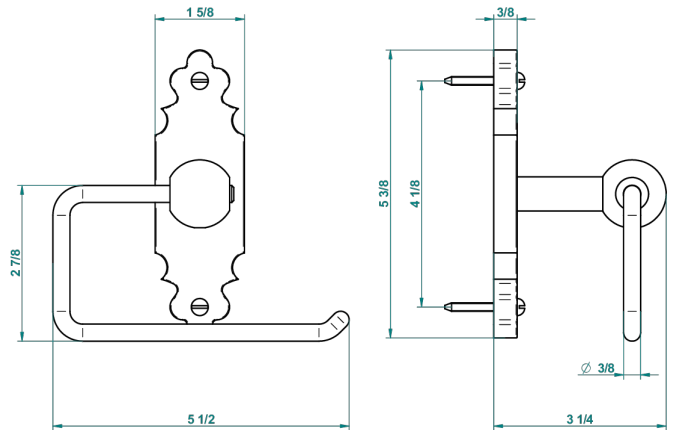

1900

G25-538A

Toilet paper holder, single mount without cover

23183

02/03/2017

CHARACTERISTIC

- 1900
- Toilet paper holder, single mount without cover

AVAILABLE FINITIONS