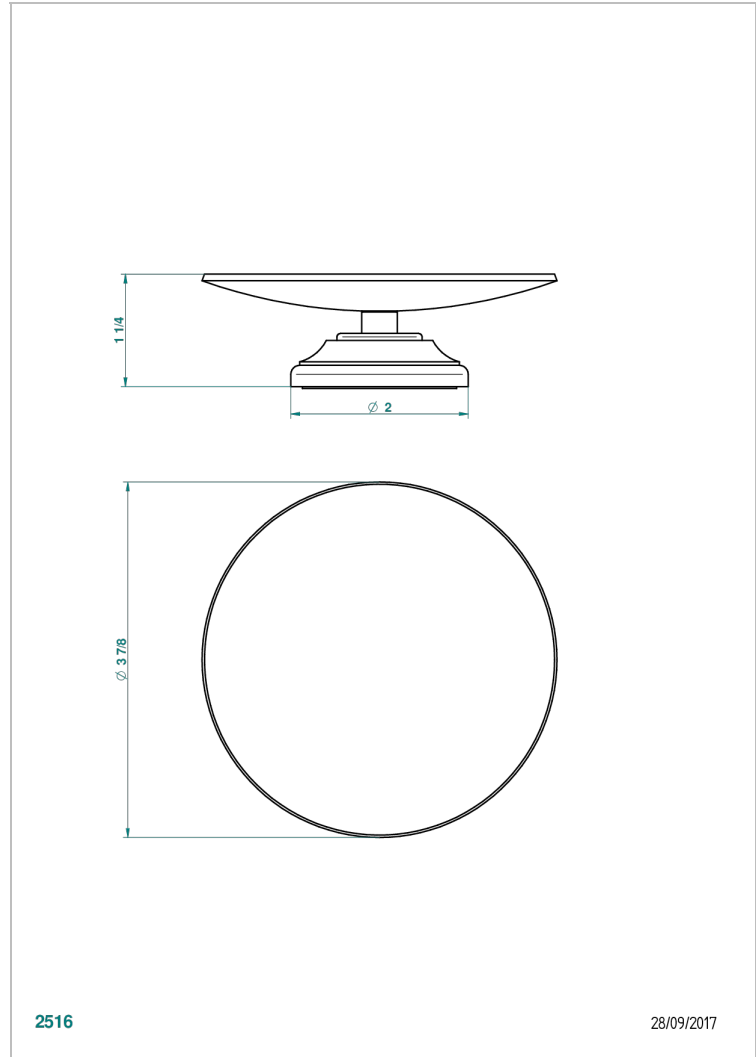

1900

G25-544

Soap dish, freestanding , 4" diameter

2516

28/09/2017

CHARACTERISTIC

- 1900
- Soap dish, freestanding , 4" diameter

AVAILABLE FINITIONS