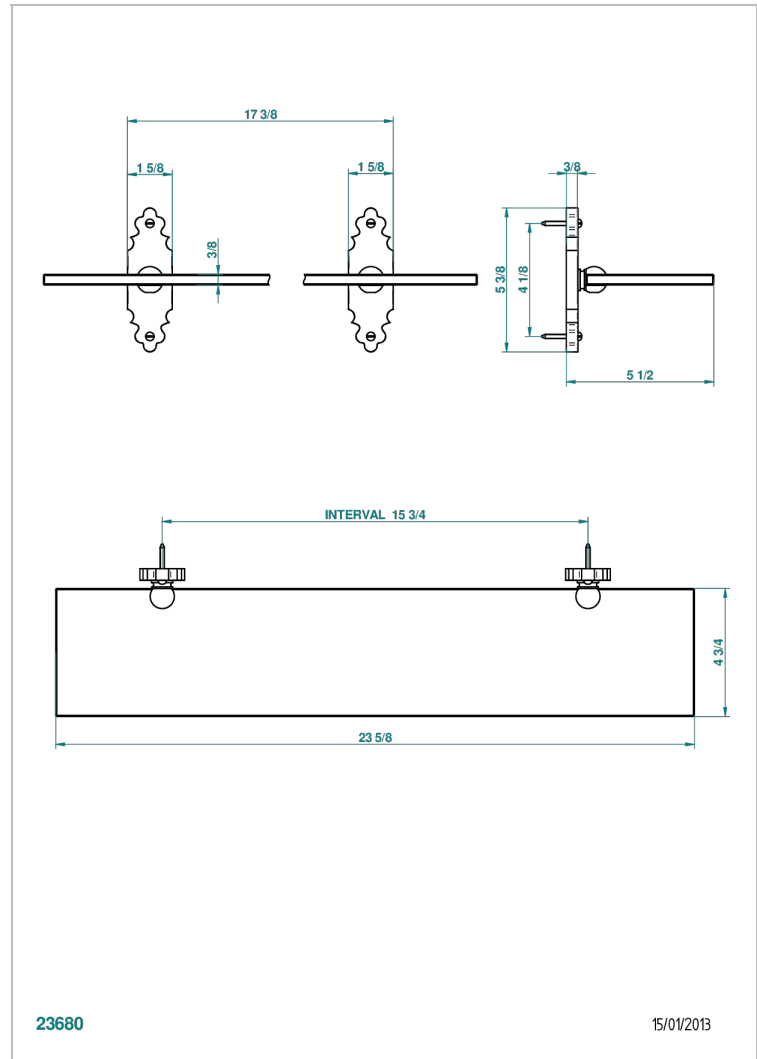

1900

G25-564

Glass shelf with brackets

CHARACTERISTIC

- 1900
- Glass shelf with brackets

AVAILABLE FINITIONS

Black nickel - D24
Blush PVD - H62
Brass color PVD - H49
Brown bronze color PVD - F33
Chrome polished - A02
Chrome polished / gold polished - G02