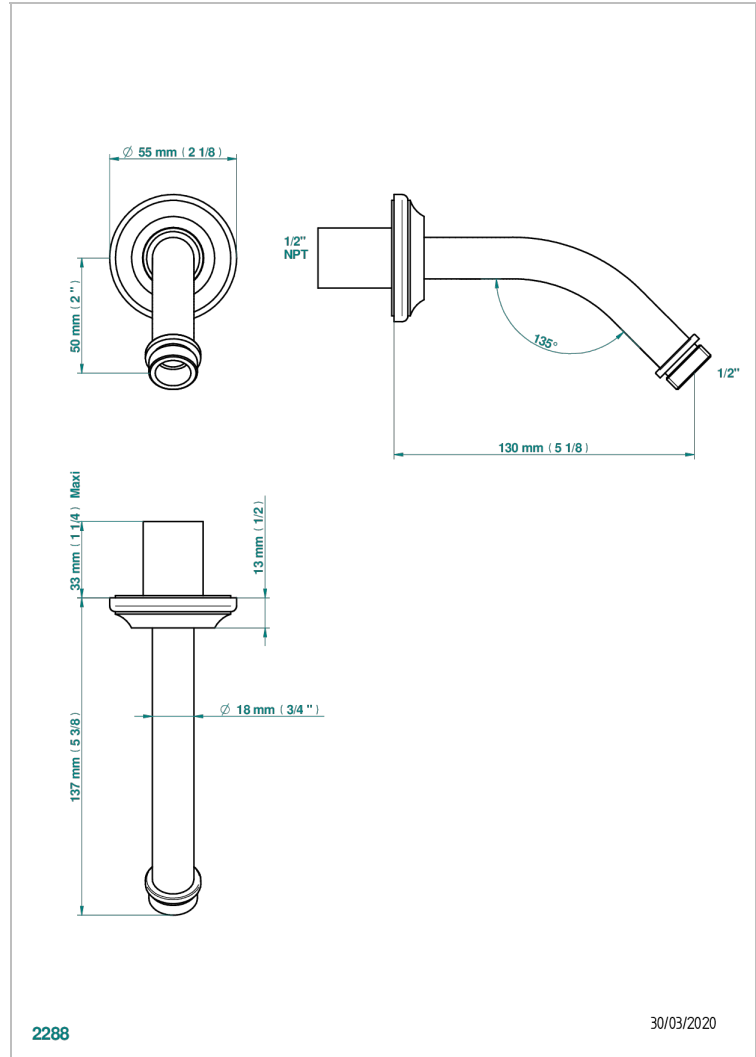

1900

G25-82/US

Horizontal shower arm, 45°, lg: 4" 3/4

2288

30/03/2020

CHARACTERISTIC

- 1900
- Horizontal shower arm, 45°, lg: 4" 3/4

AVAILABLE FINITIONS