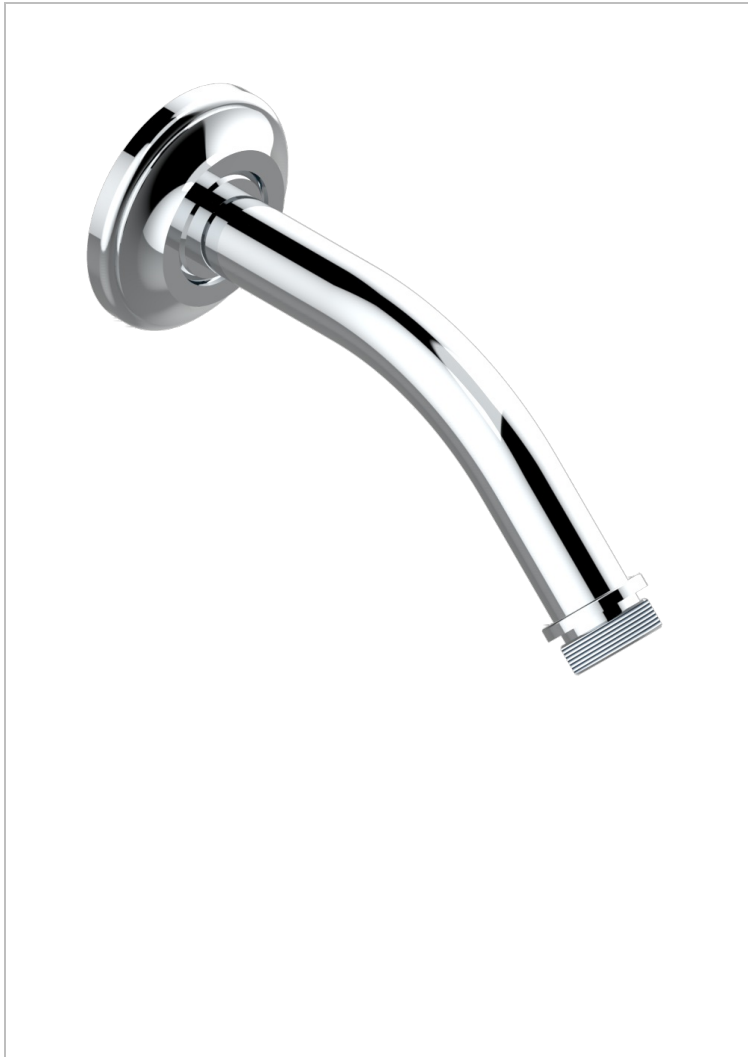

1900

G25-82/US

Horizontal shower arm, 45°, lg: 4" 3/4

2288

30/03/2020

CHARACTERISTIC

- 1900
- Horizontal shower arm, 45°, lg: 4" 3/4

AVAILABLE FINITIONS

Black nickel - D24
Blush PVD - H62
Brass color PVD - H49
Brown bronze color PVD - F33
Chrome polished - A02
Chrome polished / gold polished - G02

Copper antique matt, coated - H07
Gold color PVD - H52
Gold mat - F07
Gold polished - F01
Gold satiney - F03
Graphite PVD - H64

Light coated bronze - D01
Matt Umber PVD - H67
Matt blush PVD - H60
Matt brass color PVD - H50
Matt brown bronze color PVD - F34
Matt chrome (American satin) - C02

Matt gold color PVD - H53
Matt graphite PVD - H65
Matt nickel (American satin) - C01
Matt nickel color PVD - H56
Nickel antique / Sovereign - H28
Nickel color PVD - H55

Nickel polished - B01
Rose Gold - F27
Satin chrome - C03
Silver polished, antique - H03
Silver rhodium - F18
Soft gold - F30