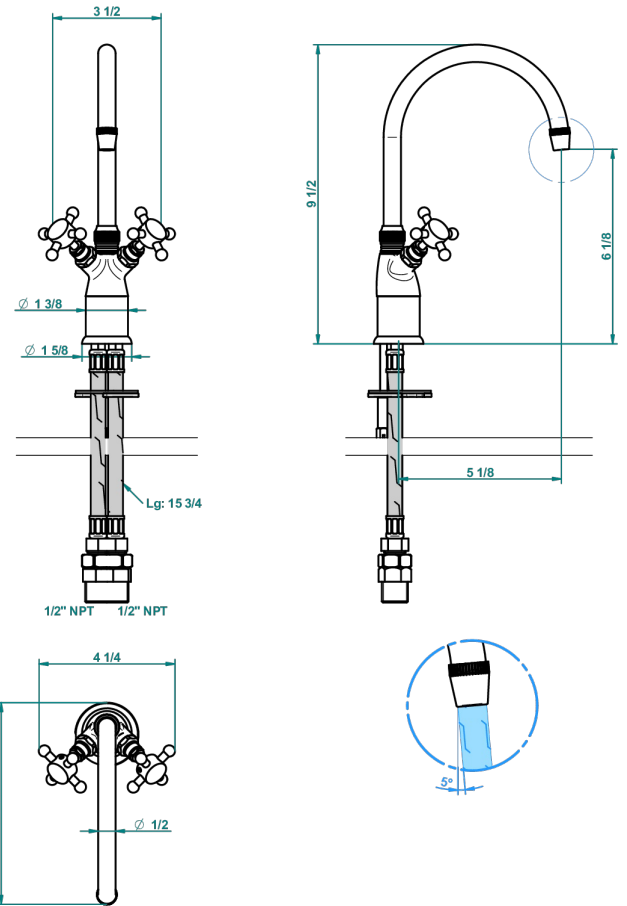

CHARLESTON

G29-161/US

Single hole bar faucet, with arc spout, less drain

THG
PARIS

58548

24/08/2016

CHARACTERISTIC

- Charleston
- Single hole bar faucet, with arc spout, less drain