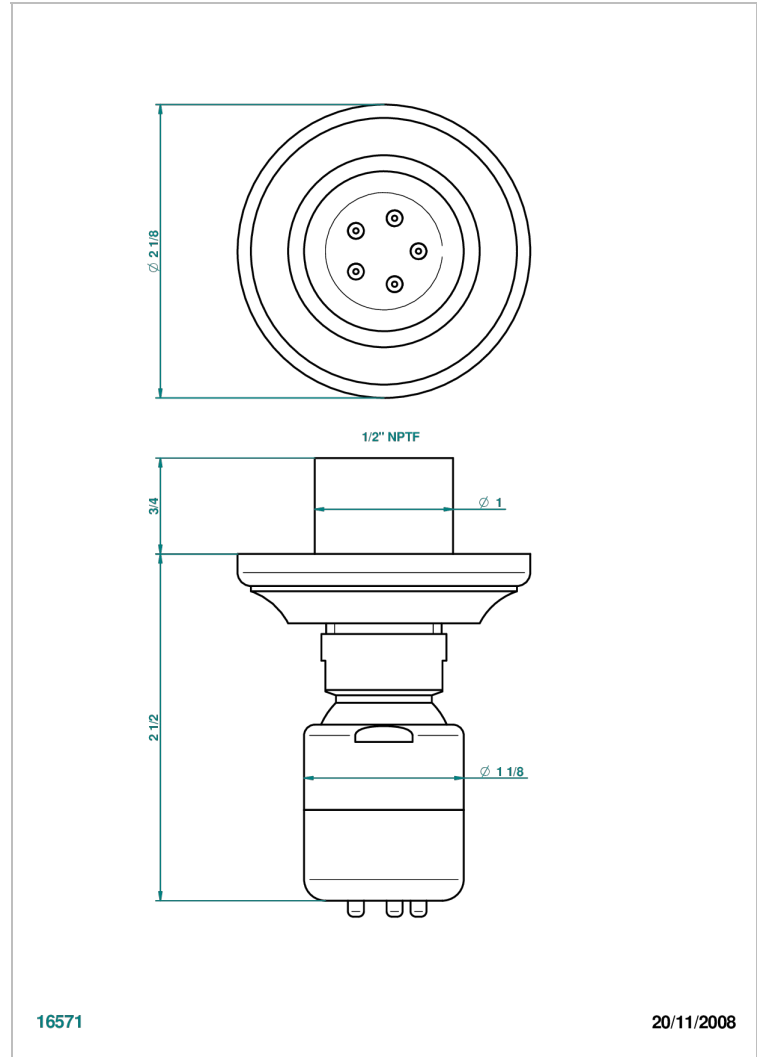

CHARLESTON

G29-290/BUS

Body spray 1/2" with Easyclean system

16571

20/11/2008

CHARACTERISTIC

- Charleston
- Body spray 1/2" with Easyclean system

AVAILABLE FINITIONS