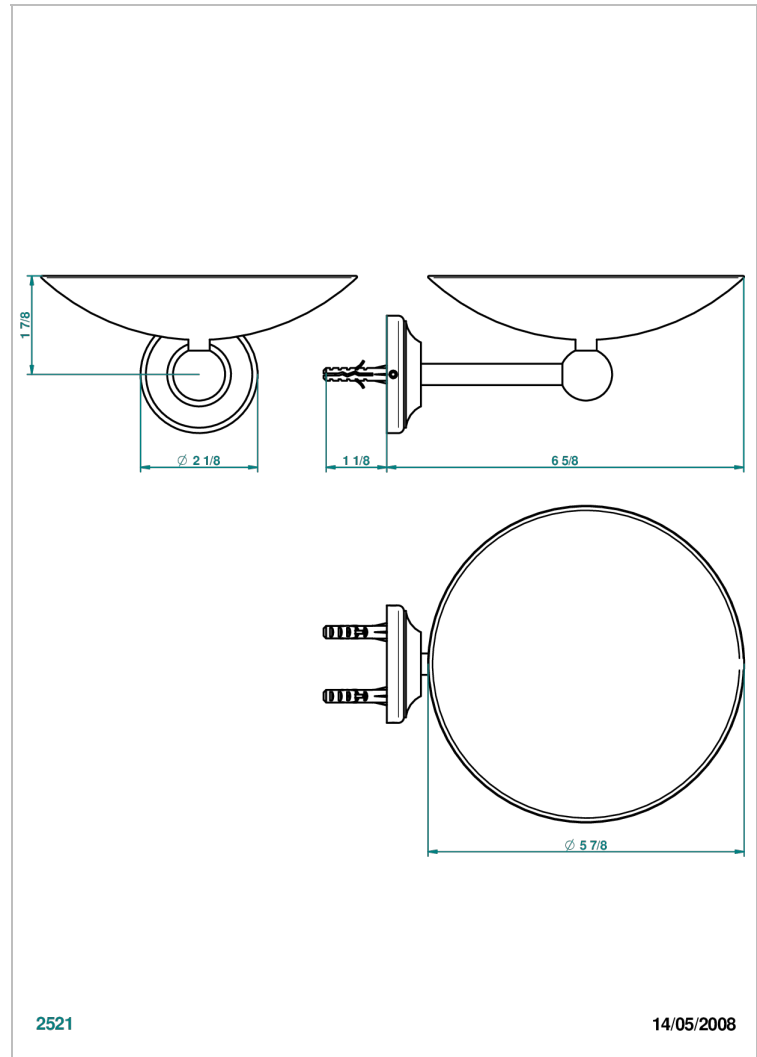

CHARLESTON

G29-546GM

Soap dish, wall mounted, 6" diameter

THG[®]
PARIS

CHARACTERISTIC

- Charleston
- Soap dish, wall mounted, 6" diameter

AVAILABLE FINITIONS

Black nickel - D24
Blush PVD - H62
Brass color PVD - H49
Brown bronze color PVD - F33
Chrome polished - A02
Chrome polished / gold polished - G02