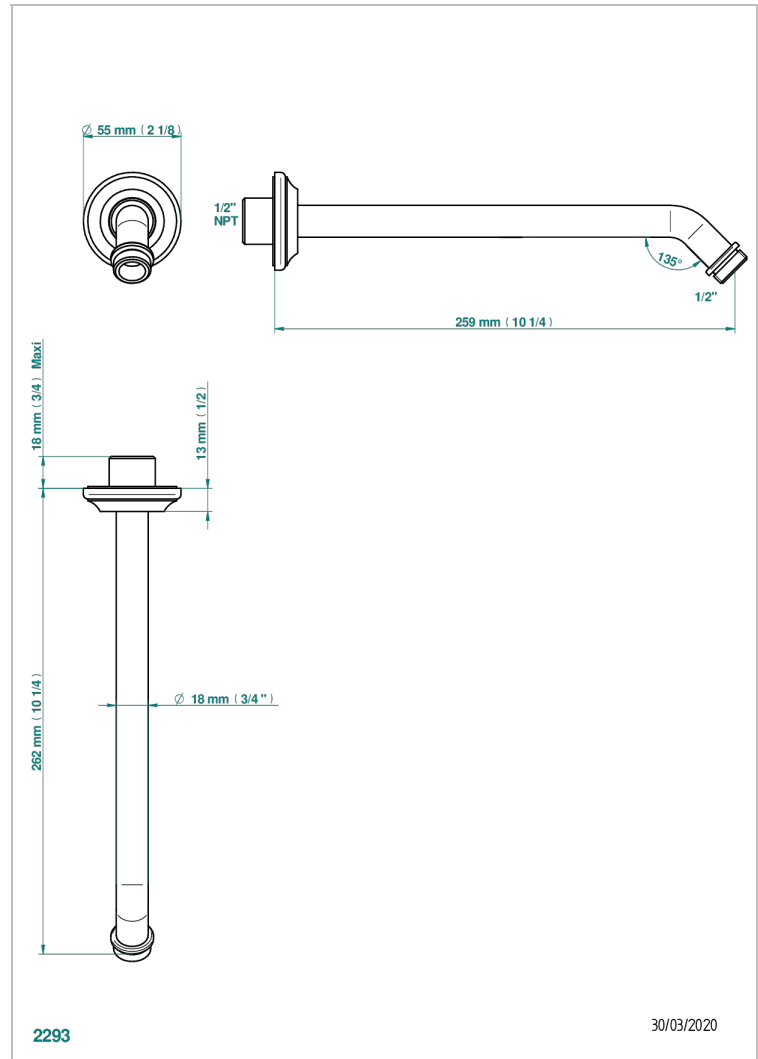

CHARLESTON

G29-84/US

Horizontal shower arm, 45°, lg: 10"

THG[®]
PARIS

CHARACTERISTIC

- Charleston
- Horizontal shower arm, 45°, lg: 10"

AVAILABLE FINITIONS

Black nickel - D24