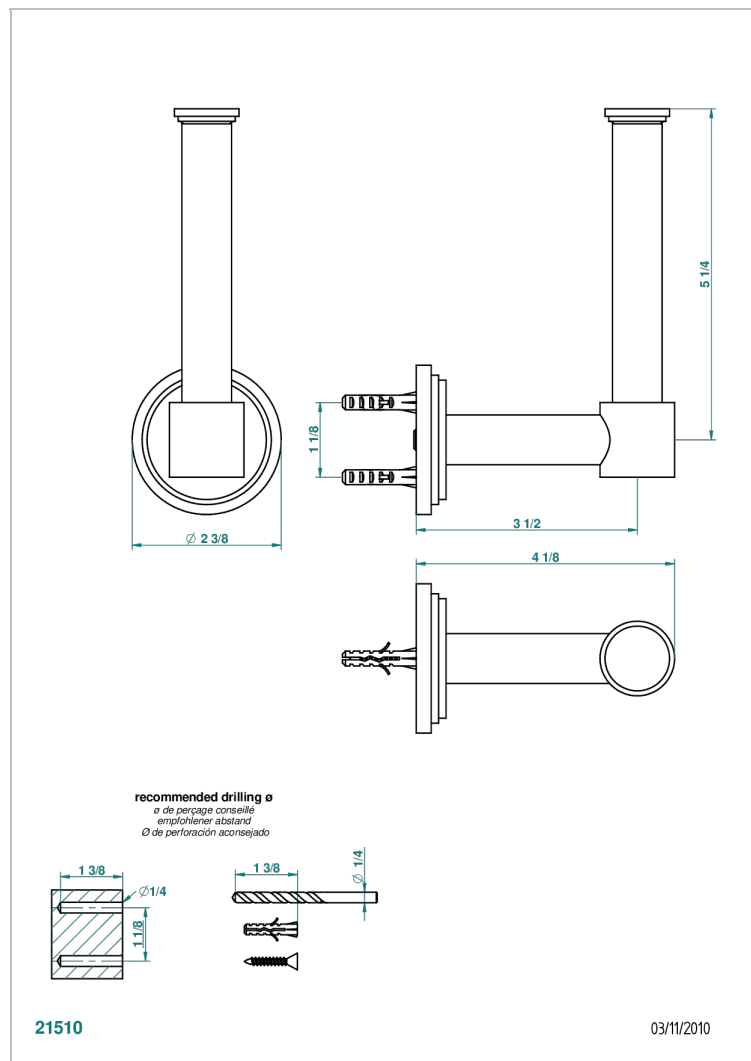

FRIVOLE WITH LEVER HANDLES

G2S-542

Reserve toilet paper holder

CHARACTERISTIC

- Frivole with lever handles
- Reserve toilet paper holder

AVAILABLE FINITIONS

Black nickel - D24
 Blush PVD - H62
 Brass color PVD - H49
 Brown bronze color PVD - F33
 Chrome polished - A02
 Chrome polished / gold polished - G02

Matt nickel (American satin) - C01
 Matt nickel color PVD - H56
 Nickel antique / Sovereign - H28
 Nickel color PVD - H55
 Nickel polished - B01
 Rose Gold - F27

Satin chrome - C03
 Silver rhodium - F18
 Soft gold - F30
 Soft matt gold - F31
 Soft satin gold - F32
 Umber PVD - H66