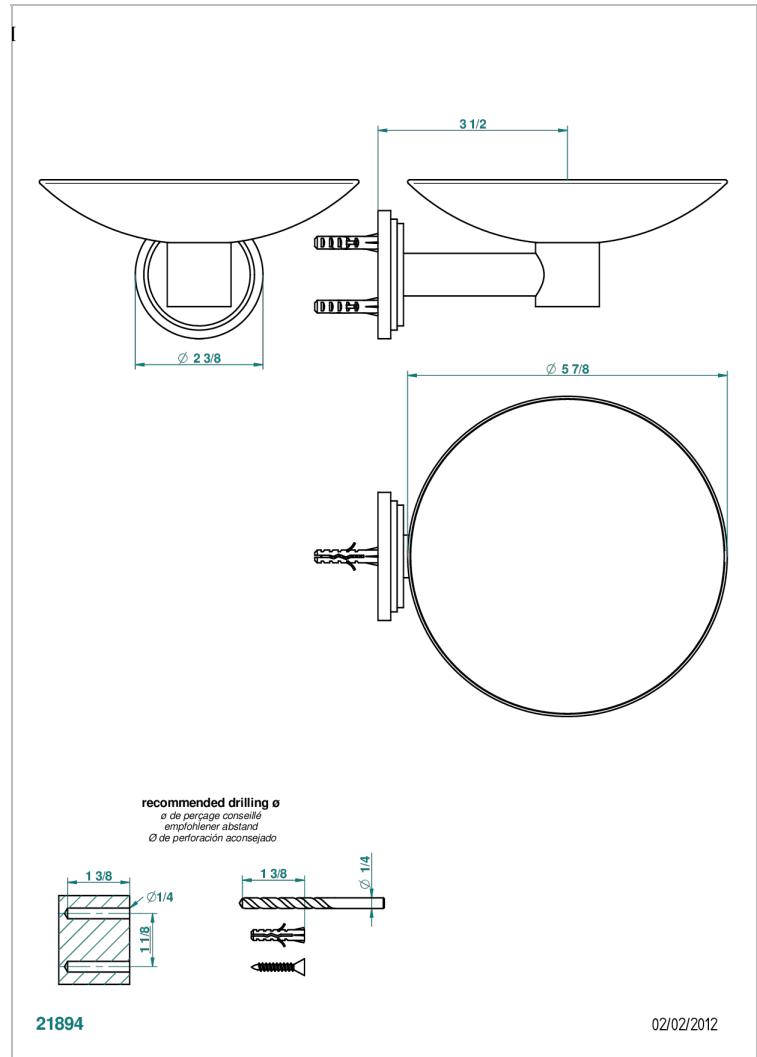

# FRIVOLE WITH LEVER HANDLES

G2S-546GM

Soap dish, wall mounted, 6" diameter

THG<sup>®</sup>  
PARIS

## CHARACTERISTIC

- Frivole with lever handles
- Soap dish, wall mounted, 6" diameter