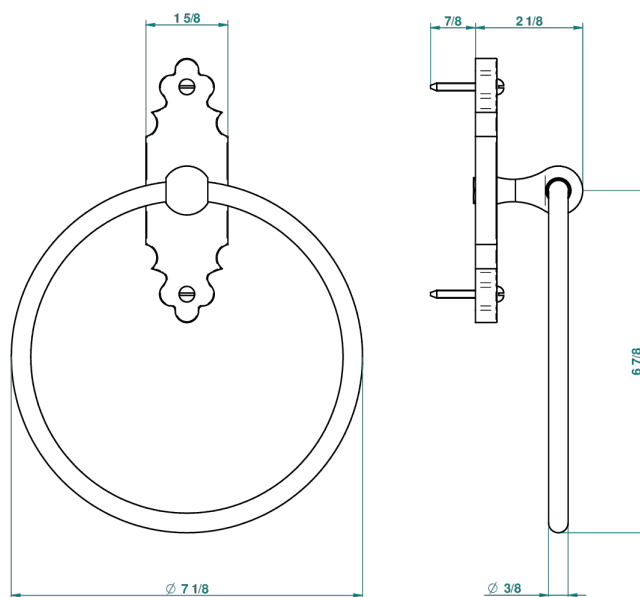

# 1900 WITH SMOOTH METAL LEVER HANDLES

G3M-504N

Towel ring

22978

08/09/2010

## CHARACTERISTIC

- 1900 with smooth metal lever handles
- Towel ring