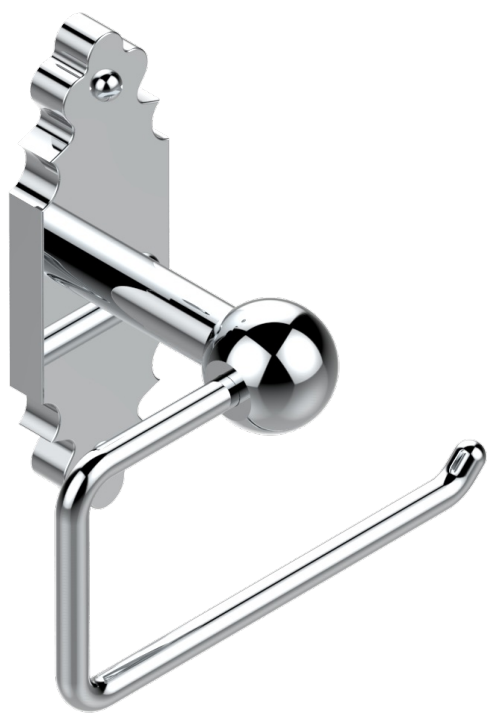

1900 WITH SMOOTH METAL LEVER HANDLES

G3M-538A

Toilet paper holder, single mount without cover

23183

02/03/2017

CHARACTERISTIC

- 1900 with smooth metal lever handles
- Toilet paper holder, single mount without cover

AVAILABLE FINITIONS

Black nickel - D24

Blush PVD - H62

Brass color PVD - H49

Brown bronze color PVD - F33

Chrome polished - A02

Chrome polished / gold polished - G02

Copper antique matt, coated - H07

Nickel antique / Sovereign - H28

Nickel color PVD - H55

Nickel polished - B01

Rose Gold - F27

Satin chrome - C03

Silver polished, antique - H03

Silver rhodium - F18

Soft gold - F30