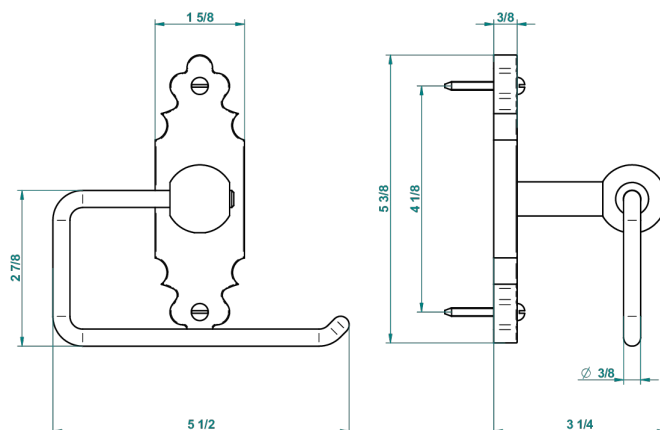

1900 WITH SMOOTH METAL LEVER HANDLES

G3M-538A

Toilet paper holder, single mount without cover

23183

02/03/2017

CHARACTERISTIC

- 1900 with smooth metal lever handles
- Toilet paper holder, single mount without cover