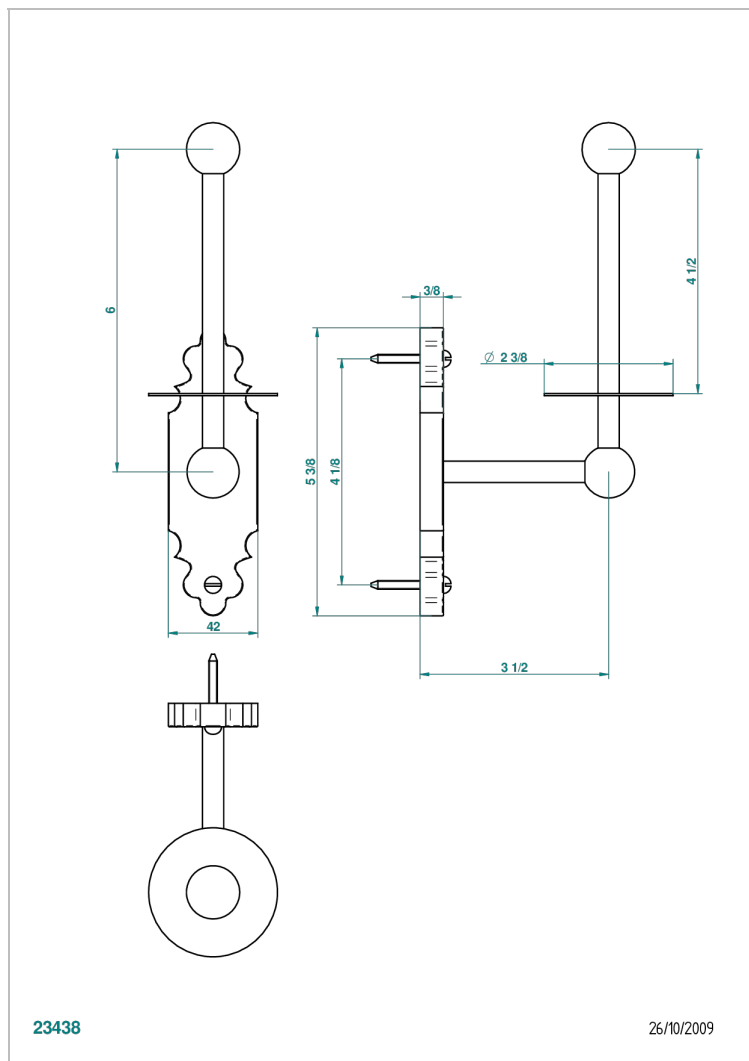

1900 WITH SMOOTH METAL LEVER HANDLES

G3M-542

Reserve toilet paper holder

CHARACTERISTIC

- 1900 with smooth metal lever handles
- Reserve toilet paper holder

AVAILABLE FINITIONS

Black nickel - D24

Blush PVD - H62