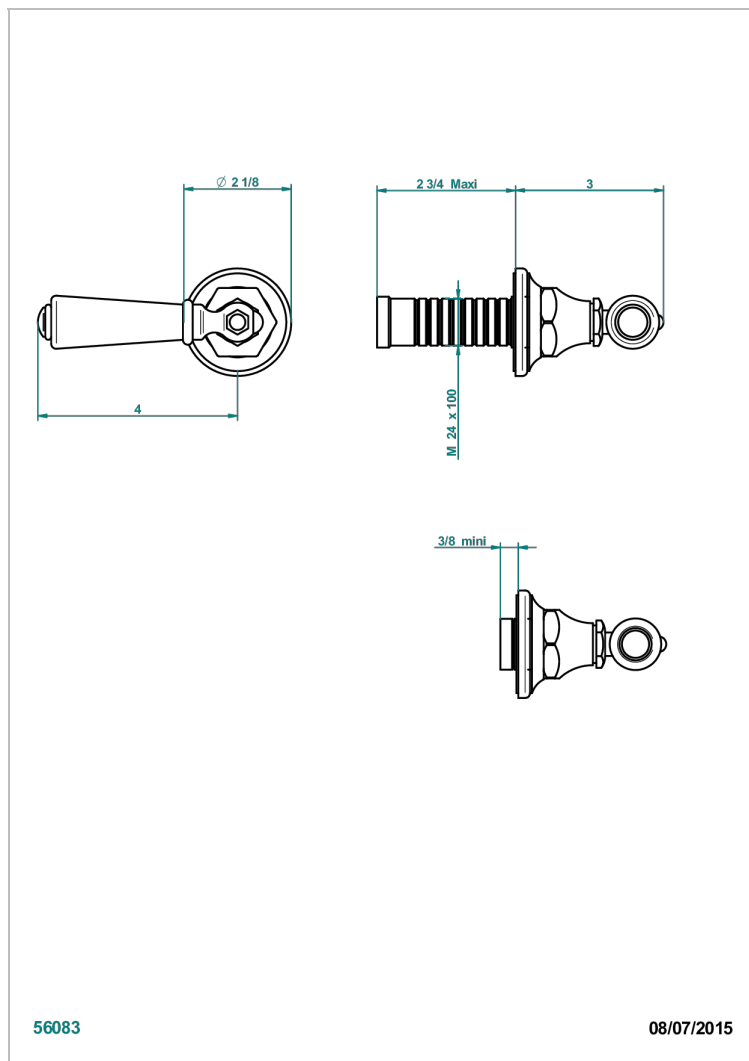

CHARLESTON WITH SMOOTH METAL LEVER HANDLES

G3N-30B

Wall volume control 30 & 32 trim

56083

08/07/2015

CHARACTERISTIC

- Charleston with smooth metal lever handles
- Wall volume control 30 & 32 trim

RELATED SKU'S

- Ref. G00-32CUSA 3/4" Volume control wall valve with ceramic cartridge
- Ref. G00-32HUSA 3/4" Volume control wall valve with ceramic cartridge counterclockwise
- Ref. G00-30CUSA 1/2" volume control wall valve with ceramic cartridge
- Ref. G00-30HUSA 1/2" Volume control wall valve with ceramic cartridge counterclockwise

Nickel antique / Sovereign - H28

Nickel color PVD - H55

Nickel polished - B01

Rose Gold - F27

Satin chrome - C03

Silver polished, antique - H03

Silver rhodium - F18

Soft gold - F30