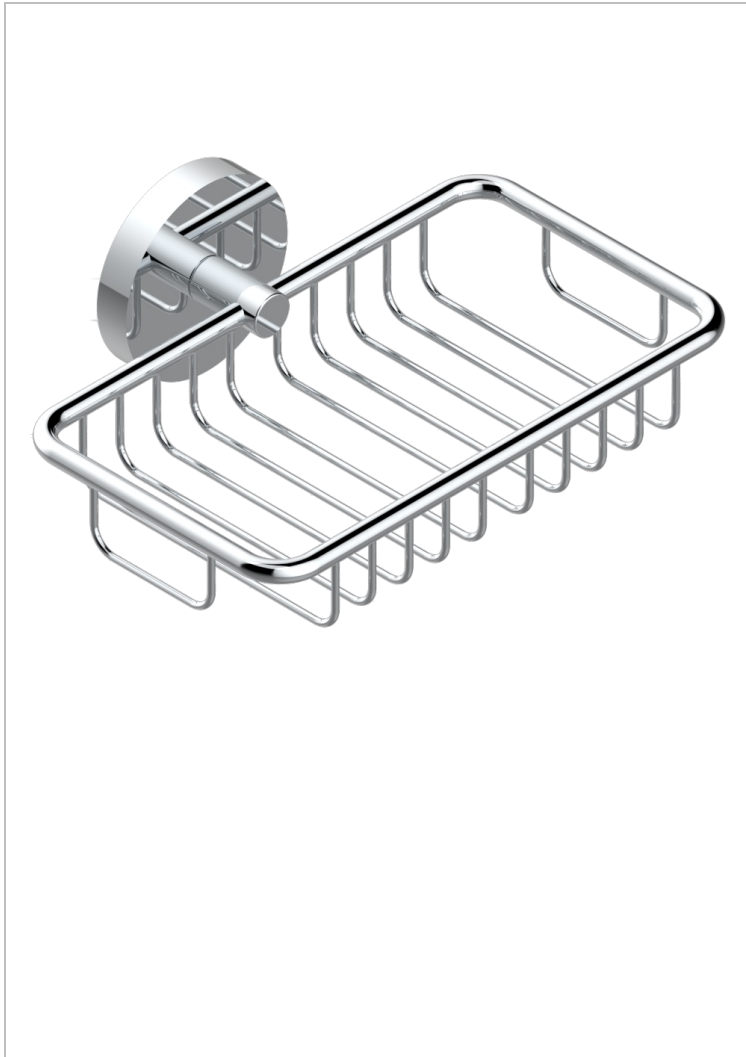

COLLECTION "O"

G4P-620

Soap basket, wall mounted 6"1/4 x 3"5/8

THG[®]
PARIS

14780

03/11/2010

CHARACTERISTIC

- Collection "O"
- Soap basket, wall mounted 6"1/4 x 3"5/8

AVAILABLE FINITIONS

Black nickel - D24
Blush PVD - H62
Brass color PVD - H49
Brown bronze color PVD - F33
Chrome polished - A02
Chrome polished / gold polished - G02

Copper antique matt, coated - H07
Gold color PVD - H52
Gold mat - F07
Gold polished - F01
Gold satiney - F03
Graphite PVD - H64