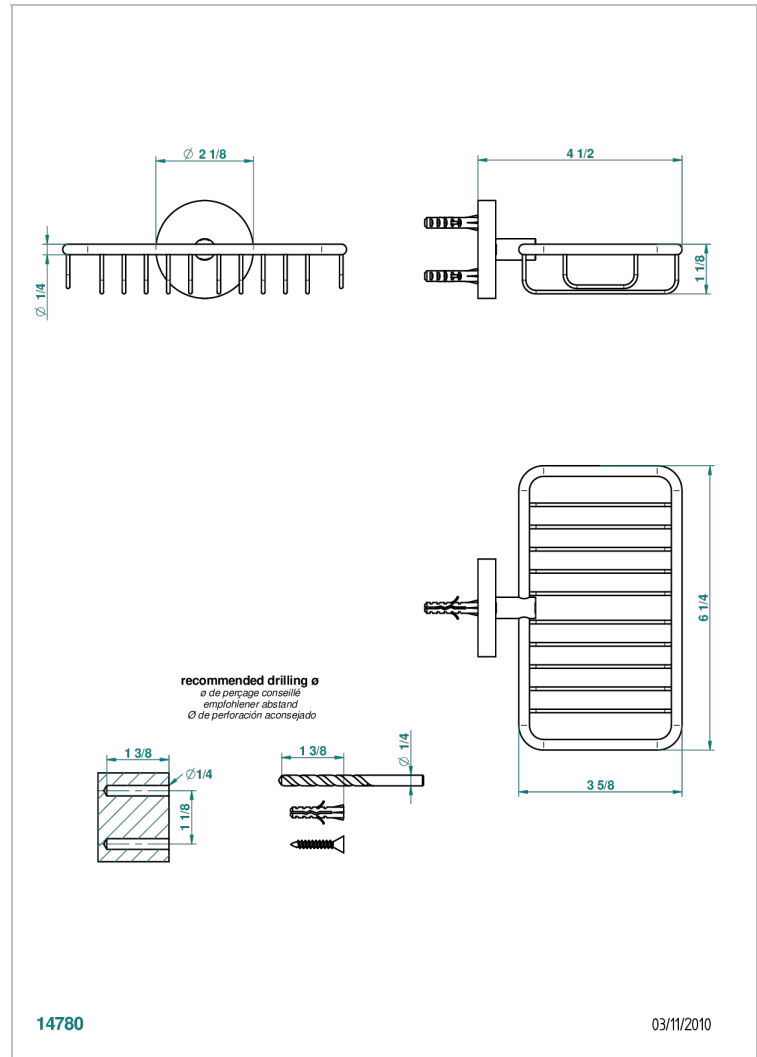

COLLECTION "O"

G4P-620

Soap basket, wall mounted 6"1/4 x 3"5/8

THG[®]
PARIS

14780

03/11/2010

CHARACTERISTIC

- Collection "O"
- Soap basket, wall mounted 6"1/4 x 3"5/8