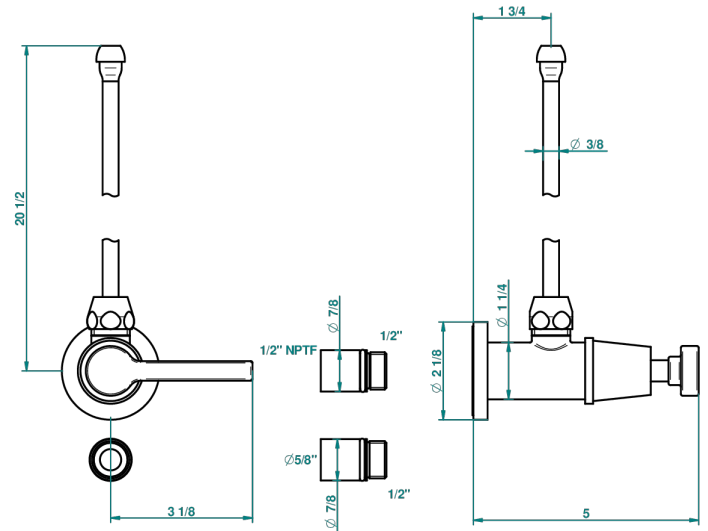

SPIRIT WITH LEVER HANDLES

G58-181/SLA

Angle supply valve with 3/8" adaptor set

29904

26/06/2014

CHARACTERISTIC

- Spirit with lever handles
- Angle supply valve with 3/8" adaptor set

AVAILABLE FINITIONS