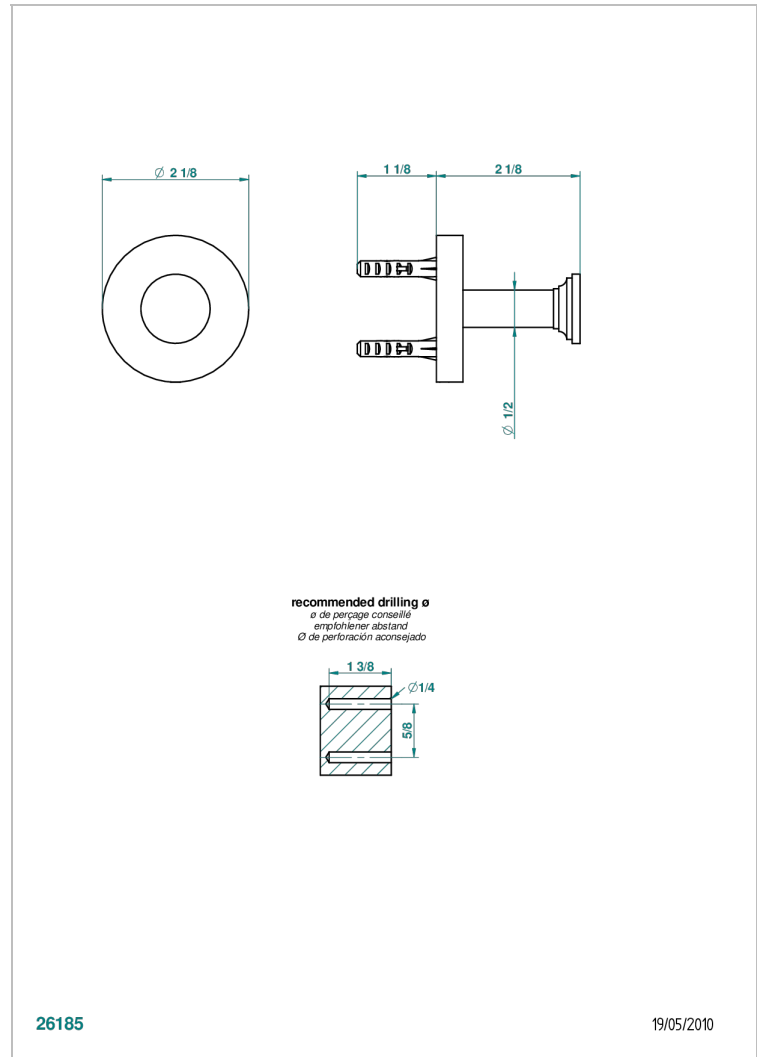

# SPIRIT WITH LEVER HANDLES

G58-517

Robe hook

THG<sup>®</sup>  
PARIS

## CHARACTERISTIC

- Spirit with lever handles
- Robe hook