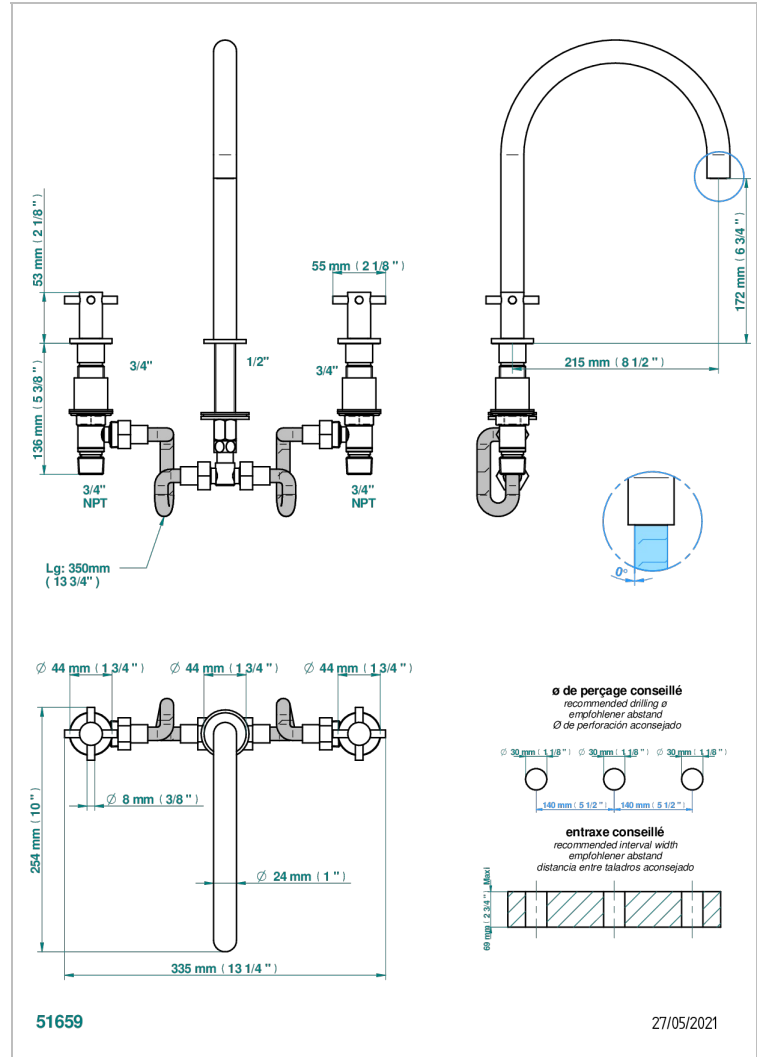

Roman tub set, high spout with 3/4" valves

### CHARACTERISTIC

- Nano
- Roman tub set, high spout with 3/4" valves