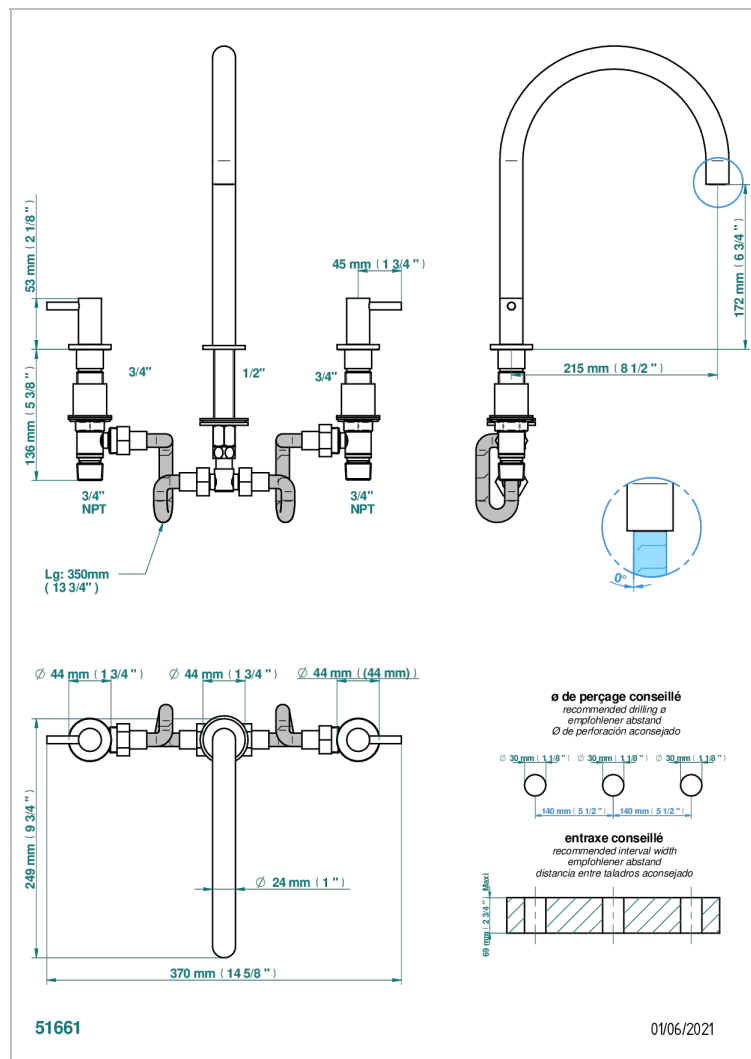

NANO WITH LEVER HANDLES

G5B-25SGHUS

Roman tub set, high spout with 3/4" valves

CHARACTERISTIC

- Nano with lever handles
- Roman tub set, high spout with 3/4" valves

AVAILABLE FINITIONS

Black nickel - D24
 Chrome polished - A02
 Chrome polished / gold polished - G02
 Gold mat - F07
 Gold polished - F01
 Gold satiney - F03