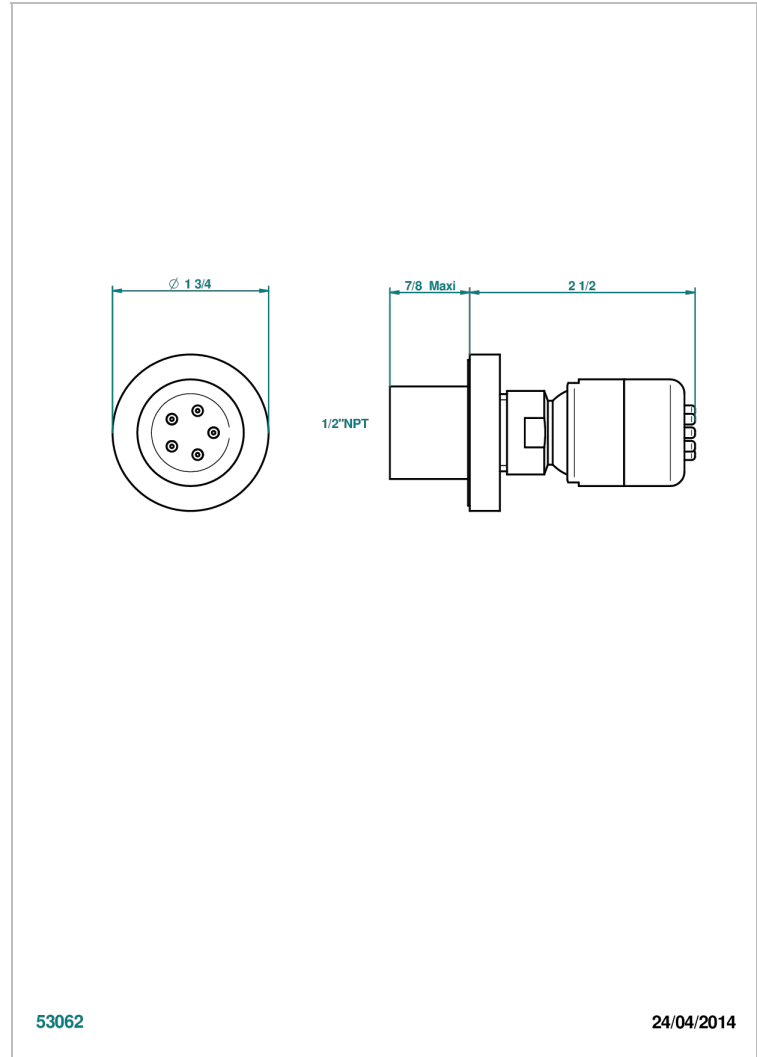

# METAMORPHOSE

G6A-290/BUS

Body spray 1/2" with Easyclean system

THG<sup>®</sup>  
PARIS

53062

24/04/2014

## CHARACTERISTIC

- Métamorphose
- Body spray 1/2" with Easyclean system