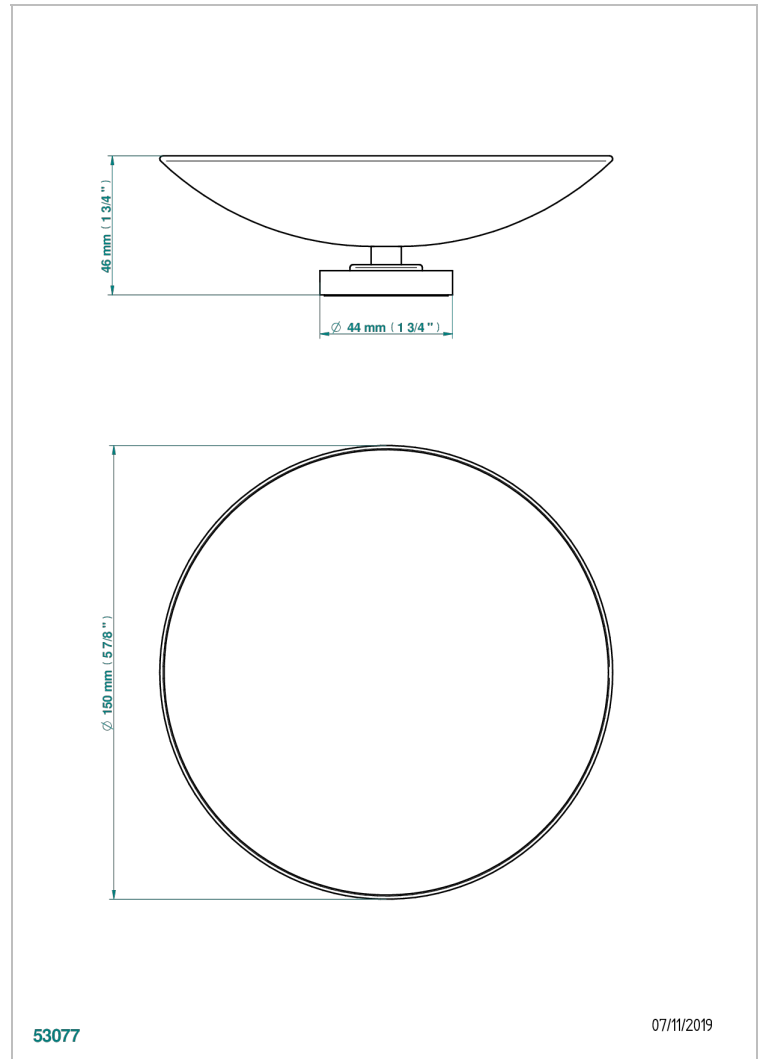

METAMORPHOSE

G6A-544GM

Soap dish, freestanding , 6" diameter

THG[®]
PARIS

CHARACTERISTIC

- Métamorphose
- Soap dish, freestanding , 6" diameter

AVAILABLE FINITIONS

Black nickel - D24
Blush PVD - H62
Brass color PVD - H49
Brown bronze color PVD - F33
Chrome polished - A02
Chrome polished / gold polished - G02