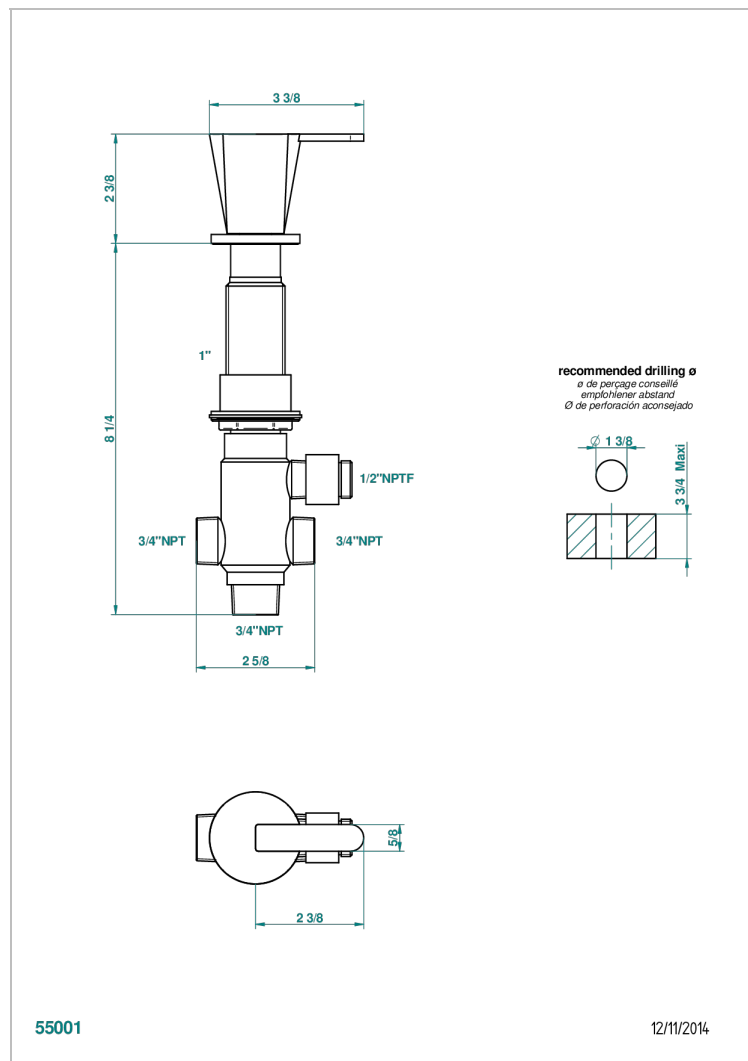

# METAMORPHOSE WITH LEVER HANDLES

G6B-504VGUS

2-function deck diverter with trim

## CHARACTERISTIC

- Métamorphose with lever handles
- 2-function deck diverter with trim