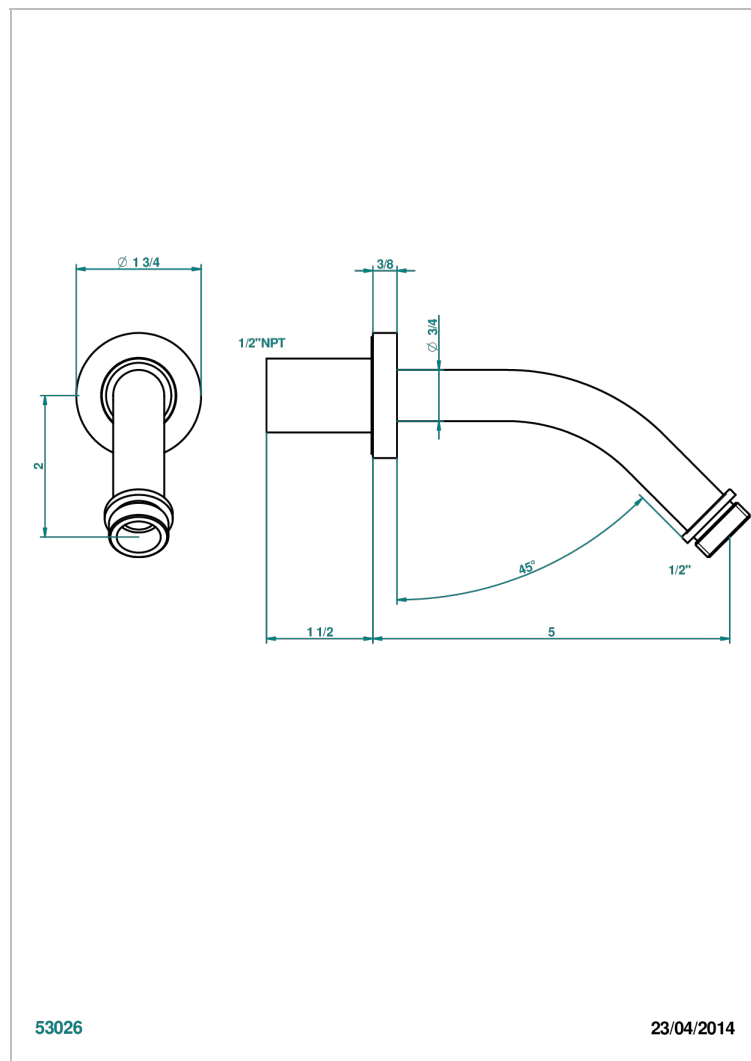

METAMORPHOSE WITH LEVER HANDLES

G6B-82/US

Horizontal shower arm, 45°, lg: 4" 3/4

53026

23/04/2014

CHARACTERISTIC

- Métamorphose with lever handles
- Horizontal shower arm, 45°, lg: 4" 3/4

AVAILABLE FINITIONS