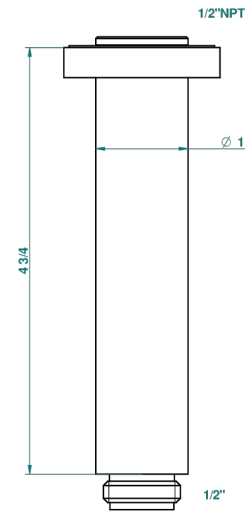

METAMORPHOSE WITH LEVER HANDLES

G6B-82V/US

Vertical shower arm ceiling mounted 1/2" connection

THG[®]
PARIS

52156

11/04/2014

CHARACTERISTIC

- Métamorphose with lever handles
- Vertical shower arm ceiling mounted 1/2" connection