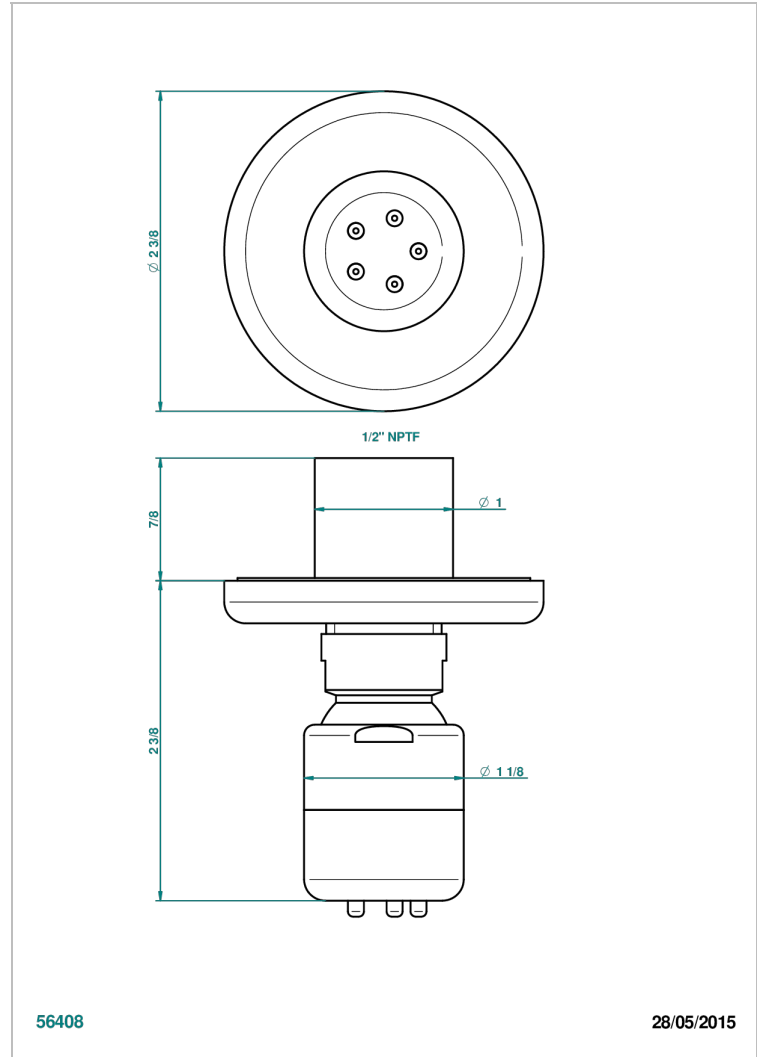

SAINT GERMAIN WITH LEVER HANDLES

G7D-290/BUS

Body spray 1/2" with Easyclean system

56408

28/05/2015

CHARACTERISTIC

- Saint Germain with lever handles
- Body spray 1/2" with Easyclean system

AVAILABLE FINITIONS