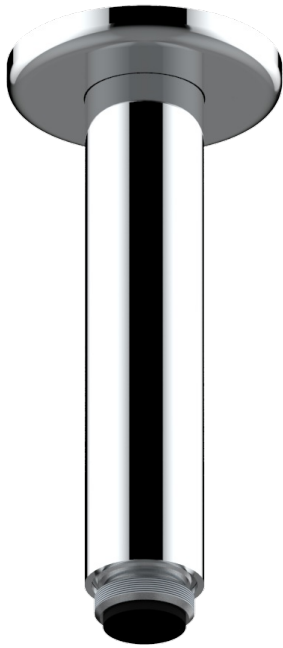

SAINT GERMAIN WITH LEVER HANDLES

G7D-82V/US

Vertical shower arm ceiling mounted 1/2" connection

56738

15/07/2015

CHARACTERISTIC

- Saint Germain with lever handles
- Vertical shower arm ceiling mounted 1/2" connection

AVAILABLE FINITIONS

Black nickel - D24
Blush PVD - H62
Brass color PVD - H49
Brown bronze color PVD - F33
Chrome polished - A02
Chrome polished / gold polished - G02

Copper antique matt, coated - H07
Gold color PVD - H52
Gold mat - F07
Gold polished - F01
Gold satiney - F03
Graphite PVD - H64

Light coated bronze - D01
Matt Umber PVD - H67
Matt blush PVD - H60
Matt brass color PVD - H50
Matt brown bronze color PVD - F34
Matt chrome (American satin) - C02

Matt gold color PVD - H53
Matt graphite PVD - H65
Matt nickel (American satin) - C01
Matt nickel color PVD - H56
Nickel antique / Sovereign - H28
Nickel color PVD - H55

Nickel polished - B01
Rose Gold - F27
Satin chrome - C03
Silver polished, antique - H03
Silver rhodium - F18
Soft gold - F30