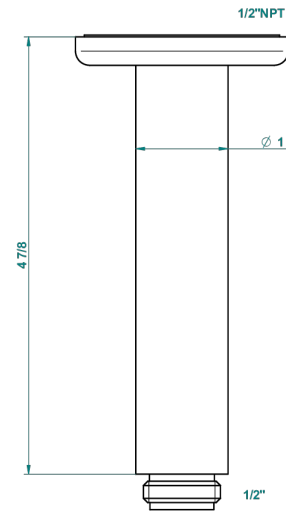

SAINT GERMAIN WITH LEVER HANDLES

G7D-82V/US

Vertical shower arm ceiling mounted 1/2" connection

56738

15/07/2015

CHARACTERISTIC

- Saint Germain with lever handles
- Vertical shower arm ceiling mounted 1/2" connection