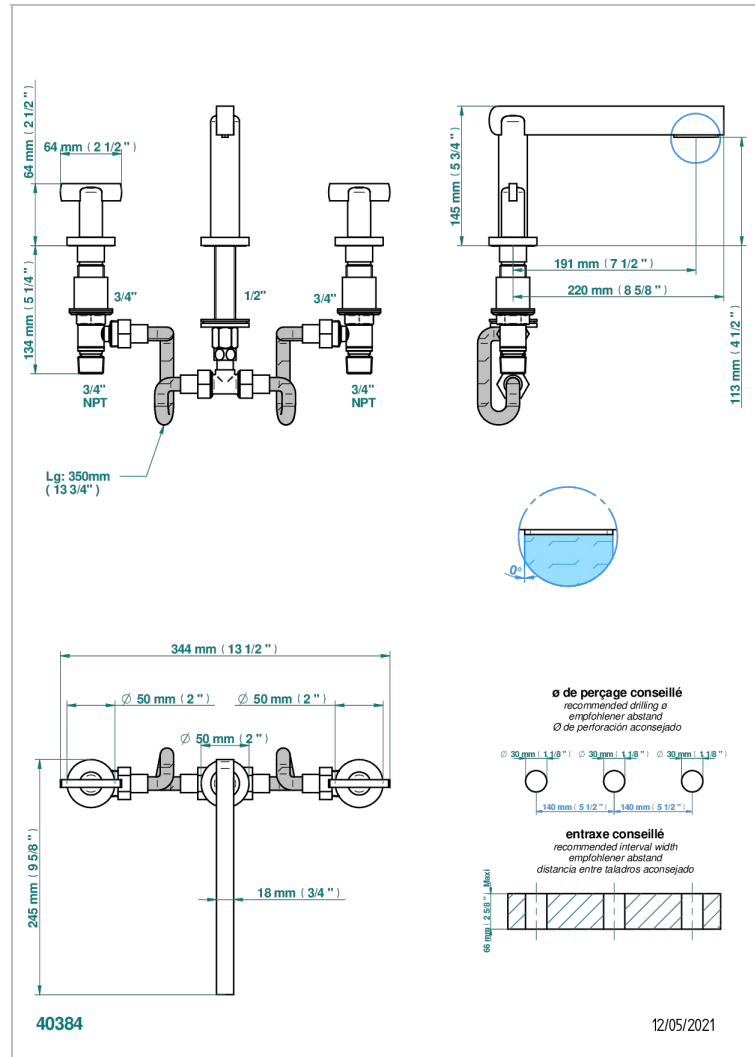

LE 11 BY ALBERTO PINTO

U2A-25SGUS

Roman tub set with 3/4" valves

CHARACTERISTIC

- Le 11 by Alberto Pinto
- Roman tub set with 3/4" valves

AVAILABLE FINITIONS

Black nickel - D24
Blush PVD - H62
Brass color PVD - H49
Brown bronze color PVD - F33
Chrome polished - AO2
Chrome polished / gold polished - G02