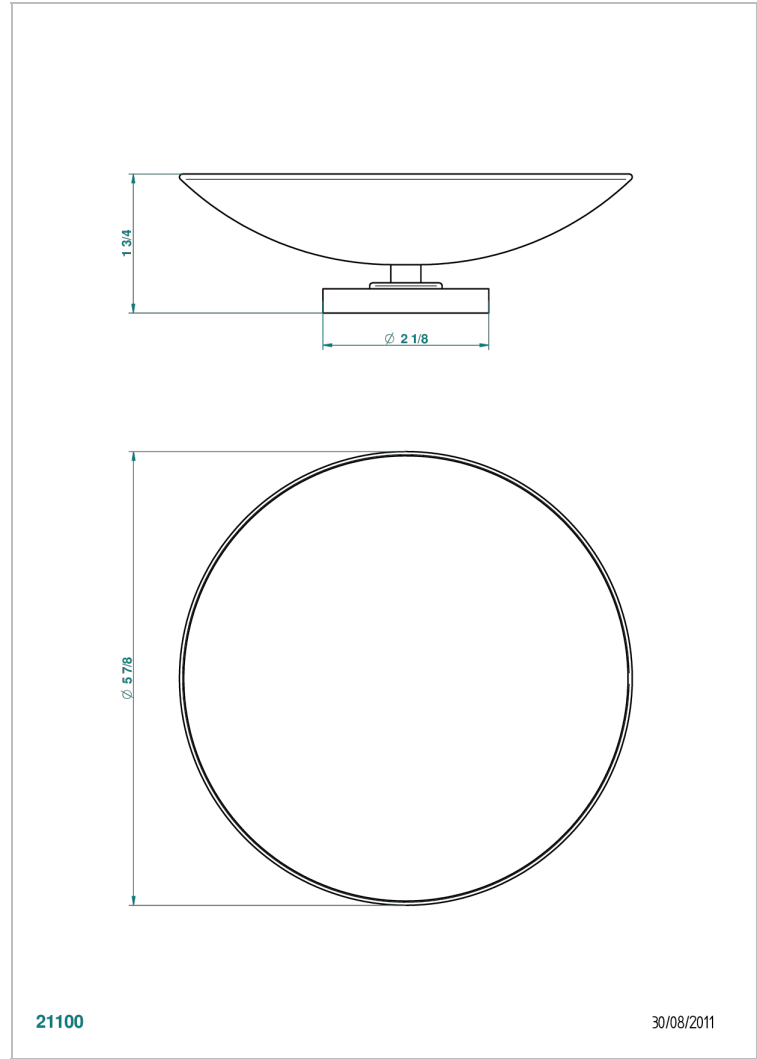

LE 11 BY ALBERTO PINTO

U2A-544GM

Soap dish, freestanding , 6" diameter

THG[®]
PARIS

CHARACTERISTIC

- Le 11 by Alberto Pinto
- Soap dish, freestanding , 6" diameter

AVAILABLE FINITIONS

Black nickel - D24
Blush PVD - H62
Brass color PVD - H49
Brown bronze color PVD - F33
Chrome polished - A02
Chrome polished / gold polished - G02