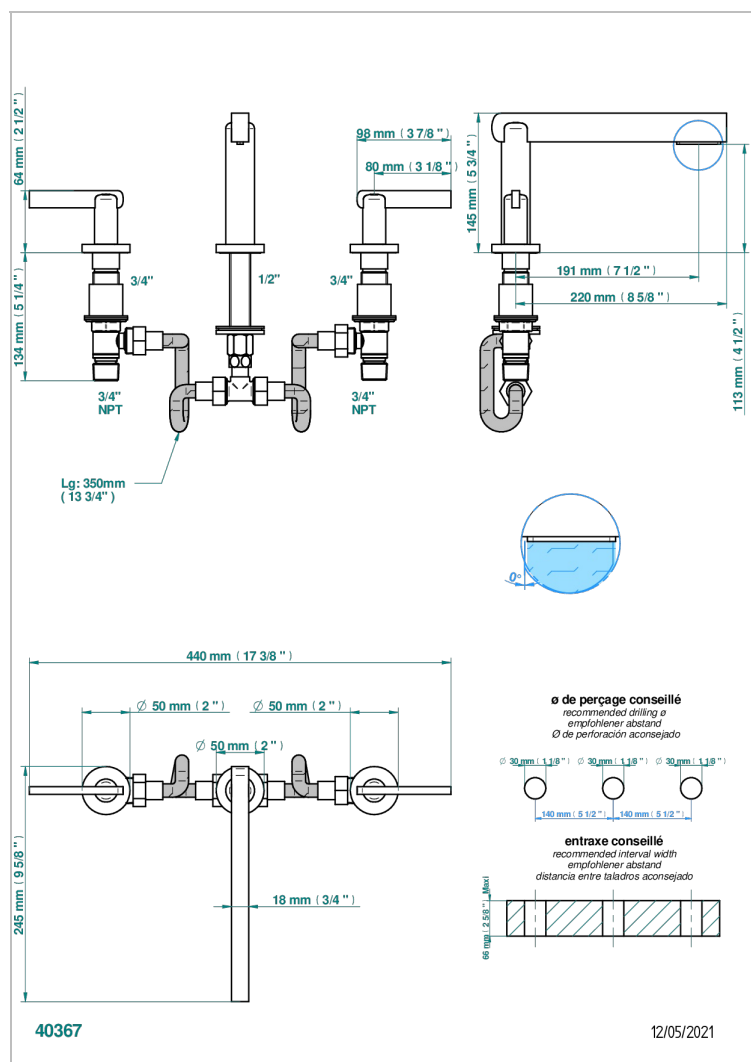

# LE 11 BY ALBERTO PINTO WITH LEVER HANDLES

U2B-25SGUS

Roman tub set with 3/4" valves

## CHARACTERISTIC

- Le 11 by Alberto Pinto with lever handles
- Roman tub set with 3/4" valves