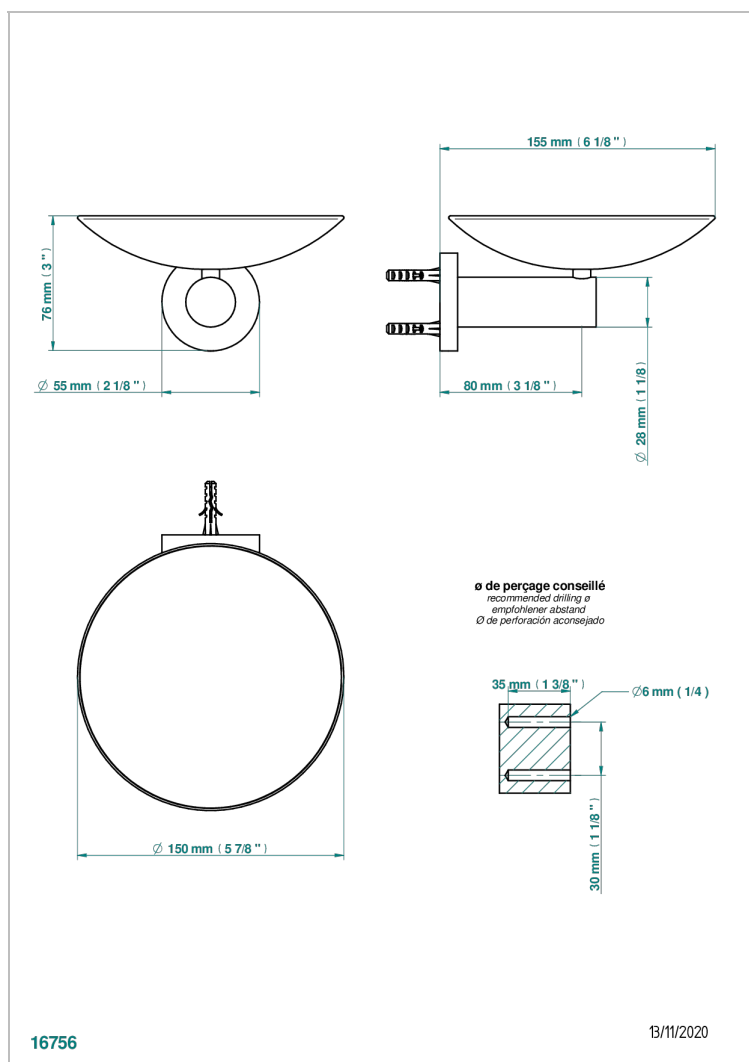

LE 11 BY ALBERTO PINTO WITH LEVER HANDLES

U2B-546GM

Soap dish, wall mounted, 6" diameter

CHARACTERISTIC

- Le 11 by Alberto Pinto with lever handles
- Soap dish, wall mounted, 6" diameter

AVAILABLE FINITIONS

Nickel color PVD - H55

Nickel polished - B01

Rose Gold - F27

Satin chrome - C03

Silver polished, antique - H03

Silver rhodium - F18

Soft gold - F30