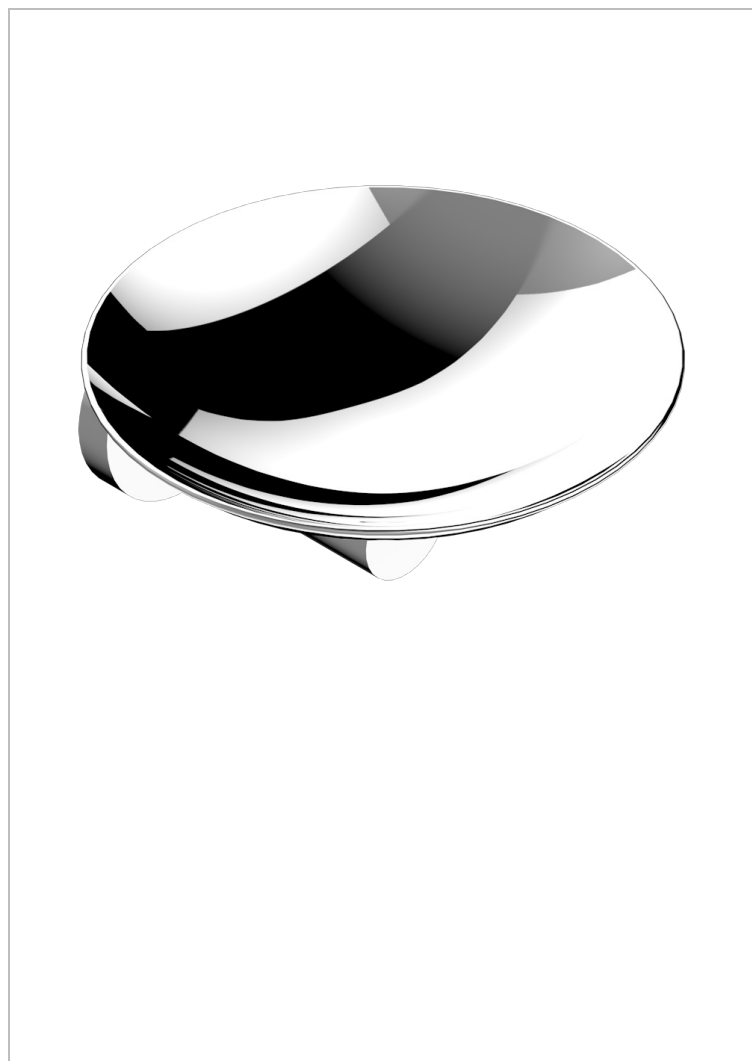

LE 11 BY ALBERTO PINTO WITH LEVER HANDLES

U2B-546GM

Soap dish, wall mounted, 6" diameter

CHARACTERISTIC

- Le 11 by Alberto Pinto with lever handles
- Soap dish, wall mounted, 6" diameter

AVAILABLE FINITIONS

Black nickel - D24

Blush PVD - H62

Brass color PVD - H49

Brown bronze color PVD - F33

Chrome polished - A02

Chrome polished / gold polished - G02

Copper antique matt, coated - H07

Gold color PVD - H52

Matt brown bronze color PVD - F34

Matt chrome (American satin) - C02

Matt gold color PVD - H53

Matt graphite PVD - H65

Matt nickel (American satin) - C01

Matt nickel color PVD - H56

Nickel antique / Sovereign - H28

Nickel color PVD - H55

Nickel polished - B01

Rose Gold - F27

Satin chrome - C03

Silver polished, antique - H03

Silver rhodium - F18

Soft gold - F30