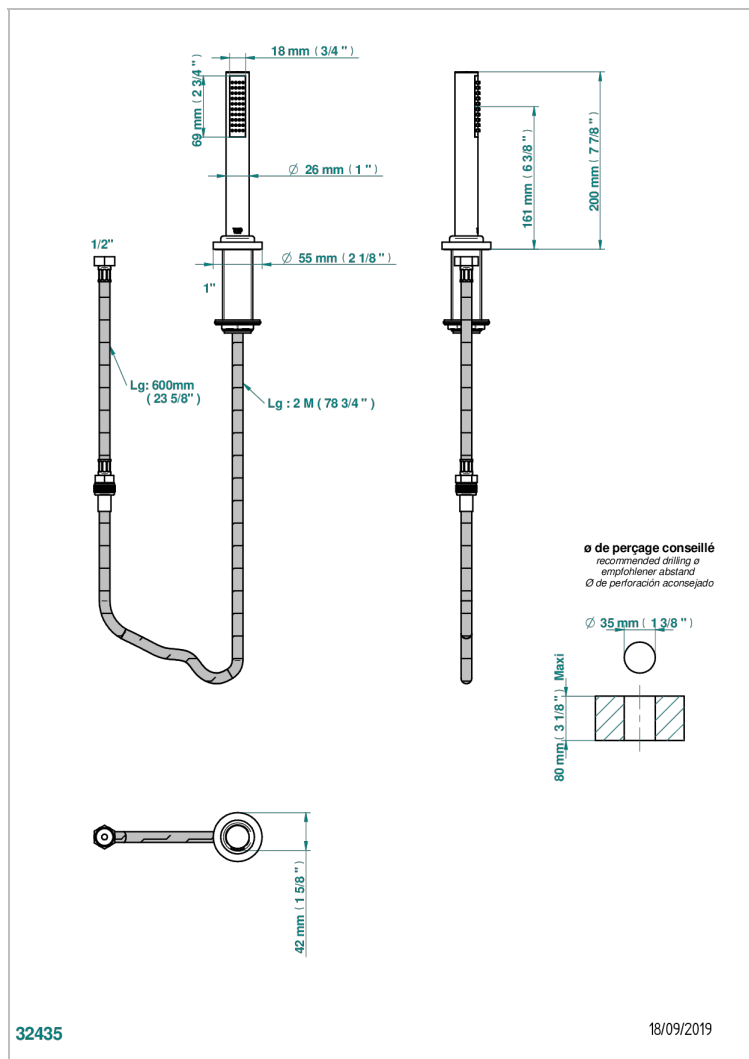

# LE 11 BY ALBERTO PINTO WITH LEVER HANDLES

U2B-60A

Deck mounted hand shower, with hose

## CHARACTERISTIC

- Le 11 by Alberto Pinto with lever handles
- Deck mounted hand shower, with hose

## TECHNICAL SPECS

- Recommandé : 3 bars (max. 5 bars) - Advised : 43,5 psi (max. 72 psi)
- 9,5 l/min à 3 bars (2.50 gpm at 43.5 psi)