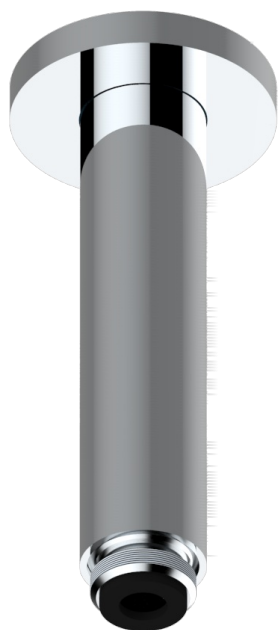

LE 11 BY ALBERTO PINTO WITH LEVER HANDLES

U2B-82V/US

Vertical shower arm ceiling mounted 1/2" connection

17725

21/09/2015

CHARACTERISTIC

- Le 11 by Alberto Pinto with lever handles
- Vertical shower arm ceiling mounted 1/2" connection

AVAILABLE FINITIONS

Black nickel - D24

Blush PVD - H62

Brass color PVD - H49

Brown bronze color PVD - F33

Chrome polished - A02

Chrome polished / gold polished -

G02

Copper antique matt, coated - H07

Gold color PVD - H52

Gold mat - F07

Gold polished - F01

Gold satiney - F03

Graphite PVD - H64

Light coated bronze - D01

Matt Umber PVD - H67

Nickel antique / Sovereign - H28

Nickel color PVD - H55

Nickel polished - B01

Rose Gold - F27

Satin chrome - C03

Silver polished, antique - H03

Silver rhodium - F18

Soft gold - F30