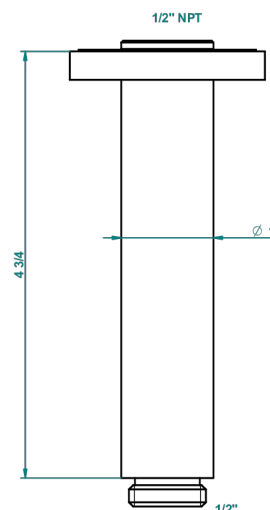

LE 11 BY ALBERTO PINTO WITH LEVER HANDLES

U2B-82V/US

Vertical shower arm ceiling mounted 1/2" connection

17725

21/09/2015

CHARACTERISTIC

- Le 11 by Alberto Pinto with lever handles
- Vertical shower arm ceiling mounted 1/2" connection