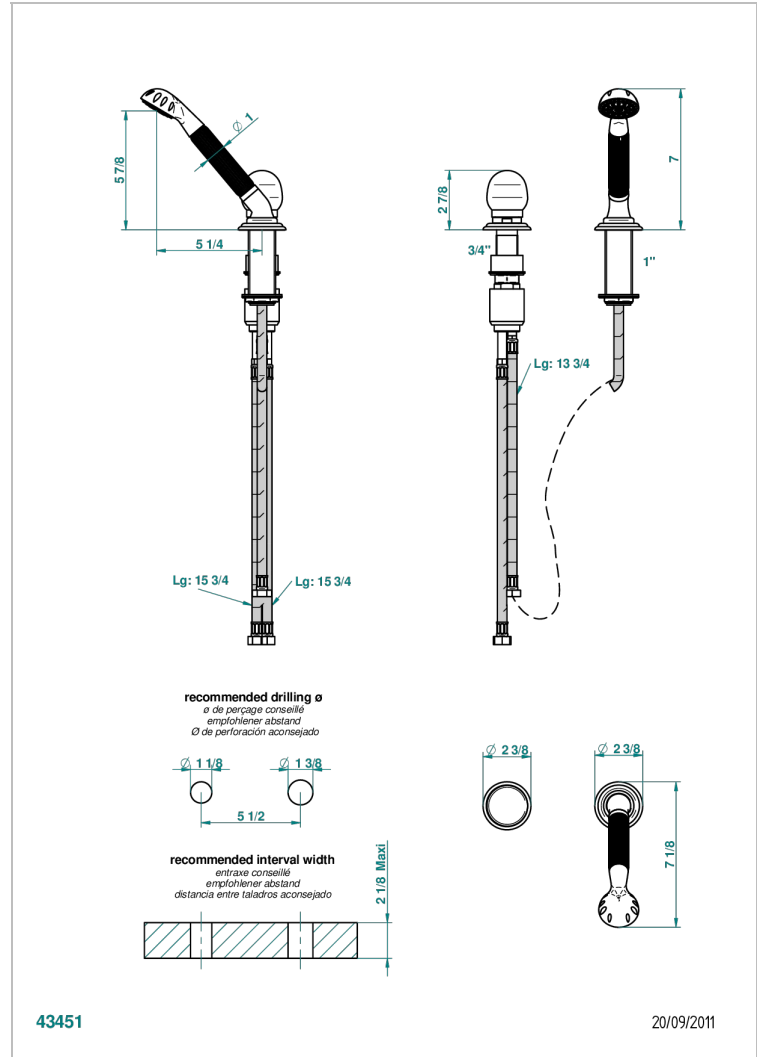

# SUN DRAGON

U5D-6532/60A

Deck mounted mixer with handshower, progressive cartridge

## CHARACTERISTIC

- Sun Dragon
- Deck mounted mixer with handshower, progressive cartridge