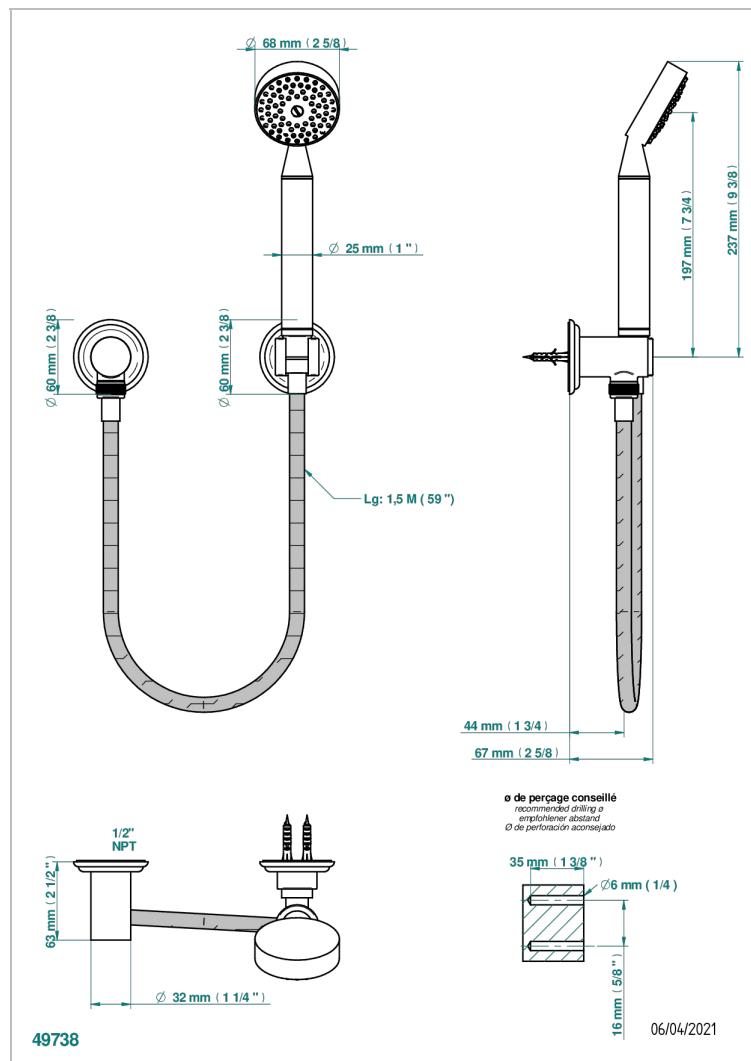

PETALE DE CRISTAL - CLEAR CRYSTAL

U6A-52/US

Wall mounted handshower with separate fixed hook

CHARACTERISTIC

- Pétale de Cristal - clear crystal
- Wall mounted handshower with separate fixed hook

TECHNICAL SPECS

- Recommandé : 3 bars (max. 5 bars) - Advised : 43,5 psi (max. 72 psi)
- 9,5 l/min à 3 bars (2.5 gpm at 43.5 psi)

AVAILABLE FINITIONS

Black nickel - D24

Blush PVD - H62

Brass color PVD - H49

Brown bronze color PVD - F33