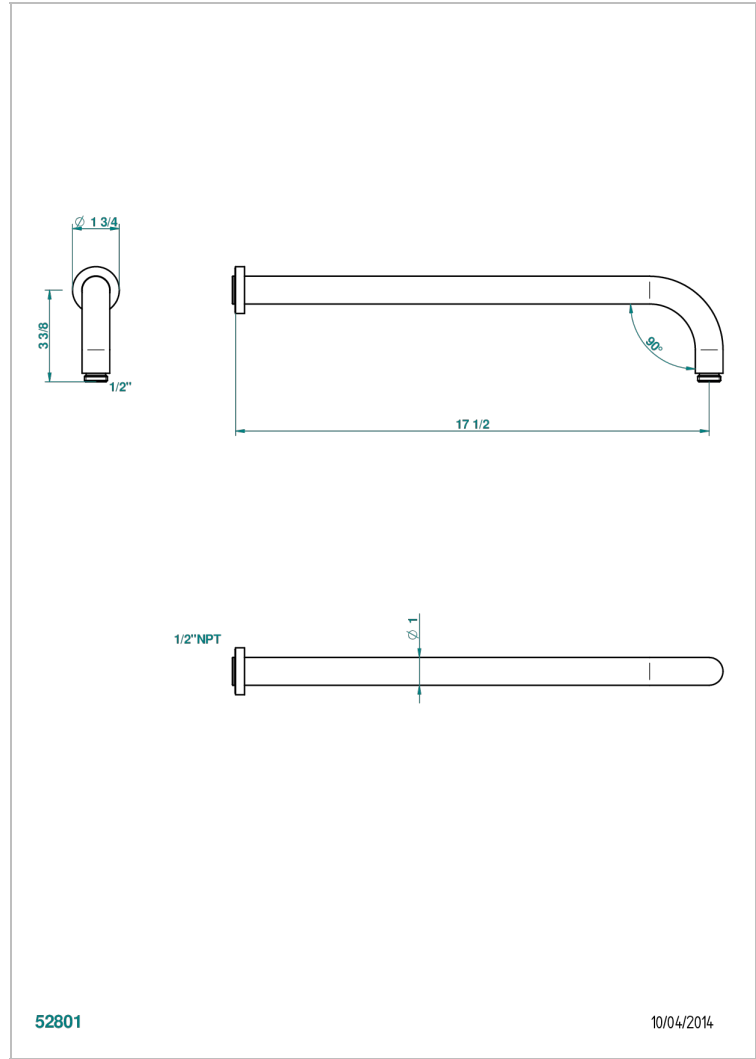

BEYOND CRYSTAL - CLEAR CRYSTAL

U6F-84L/US

Horizontal shower arm, 90°, lg: 17"

THG[®]
PARIS

CHARACTERISTIC

- Beyond Crystal - clear crystal
- Horizontal shower arm, 90°, lg: 17"

AVAILABLE FINITIONS

Black nickel - D24
Blush PVD - H62
Brass color PVD - H49
Brown bronze color PVD - F33
Chrome polished - A02
Chrome polished / gold polished - G02

Matt nickel color PVD - H56
Nickel antique / Sovereign - H28
Nickel color PVD - H55
Rose Gold - F27
Satin chrome - C03
Silver rhodium - F18

Soft gold - F30
Soft matt gold - F31
Umber PVD - H66