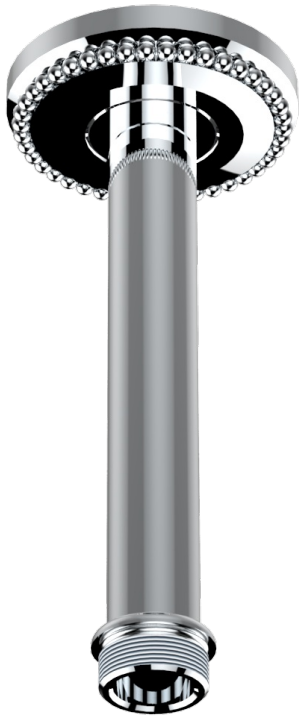

MONTE CARLO, GOLD PORCELAIN

U8B-82V/US

Vertical shower arm ceiling mounted 1/2" connection

THG[®]
PARIS

20443

19/11/2008

CHARACTERISTIC

- Monte Carlo, gold porcelain
- Vertical shower arm ceiling mounted 1/2" connection

AVAILABLE FINITIONS

Black nickel - D24
Chrome polished - A02
Chrome polished / gold polished - G02
Copper antique matt, coated - H07
Gold mat - F07
Gold polished - F01

Gold satiney - F03
Light coated bronze - D01
Matt chrome (American satin) - C02
Matt nickel (American satin) - C01
Nickel antique / Sovereign - H28
Nickel polished - B01

Rose Gold - F27
Satin chrome - C03
Silver polished, antique - H03
Silver rhodium - F18
Soft gold - F30
Soft matt gold - F31

Soft satin gold - F32