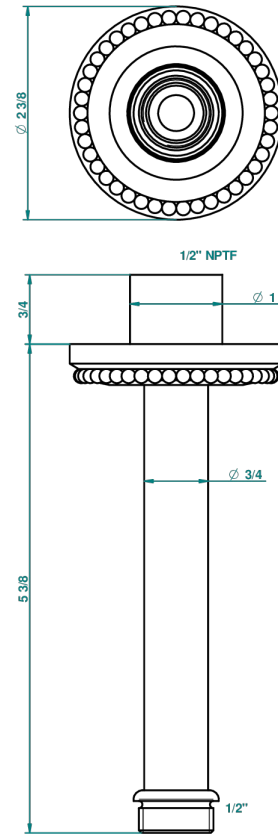

MONTE CARLO, GOLD PORCELAIN

U8B-82V/US

Vertical shower arm ceiling mounted 1/2" connection

THG[®]
PARIS

20443

19/11/2008

CHARACTERISTIC

- Monte Carlo, gold porcelain
- Vertical shower arm ceiling mounted 1/2" connection

AVAILABLE FINITIONS

Black nickel - D24
Chrome polished - A02
Chrome polished / gold polished - G02
Copper antique matt, coated - H07
Gold mat - F07
Gold polished - F01

Gold satiney - F03
Light coated bronze - D01
Matt chrome (American satin) - C02
Matt nickel (American satin) - C01
Nickel antique / Sovereign - H28
Nickel polished - B01