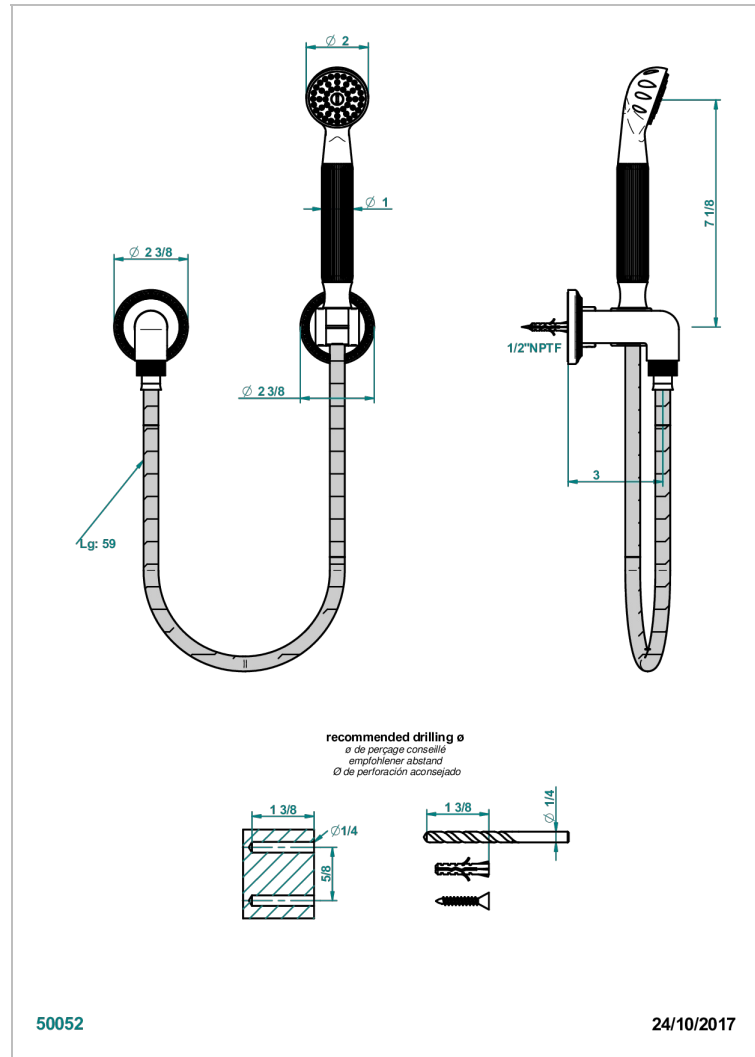

# MALMAISON PORTORO

U95-52/US

Wall mounted handshower with separate fixed hook

THG<sup>®</sup>  
PARIS

## CHARACTERISTIC

- Malmaison Portoro
- Wall mounted handshower with separate fixed hook

## TECHNICAL SPECS

- Recommandé : 3 bars (max. 5 bars) - Advised : 43,5 psi (max. 72 psi)
- 9,5 l/min à 3 bars (2.5 gpm at 43.5 psi)