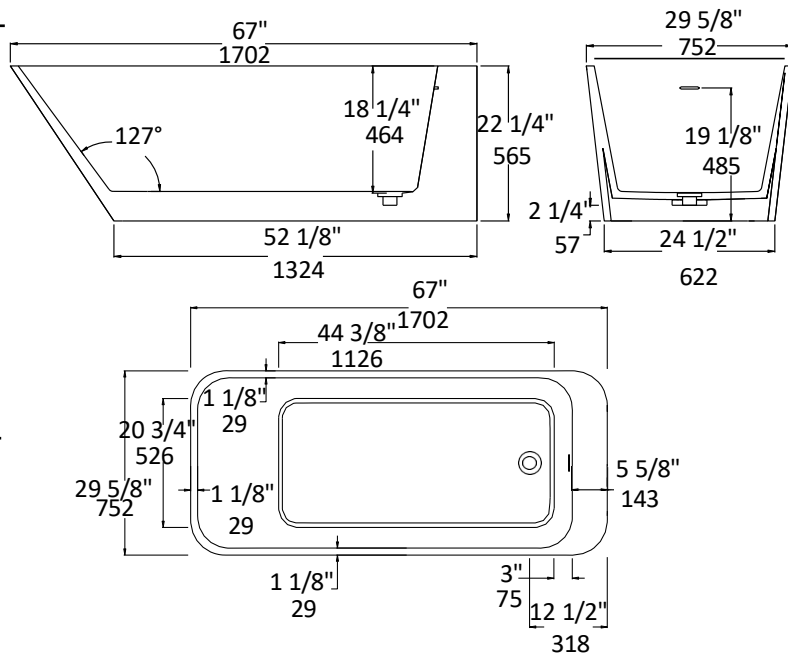

Specifications:

Installation:	Freestanding
Exterior Dimensions:	67" w x 29 5/8" d x 22 1/4" h
Material:	Solid surface
Water capacity:	84.5 gal.
Weight:	330 lbs.
Overflow:	Yes
Finishes:	M - Matte white G - Gloss white
Freight:	Class 5

Features:

- Solid surface soaking bathtub with overflow
- Includes chrome-plated brass click-clack drain assembly with white solid surface cover
- Freestanding installation

Codes + Standards:

- Meets or exceeds applicable national codes and standards

Recommended Items:

- Furniture
 - TUB08-BR: Tub bridge in wood, 6" w, 30" d, 1 1/2" h
 - Available in: white (08), black (16), natural walnut (07)
- Trap connections
 - TBSH90 - L-shaped 90 degree brass tub shoe
 - TBSH180 - Straight down 180 degree brass tub shoe

LACAVA reserves the right to revise any dimension or information on this sheet without notice. Dimensions are nominal and may vary within an industry accepted tolerance of 1/4". Drawings provided herein are meant to give the user an idea of the product and are not made to scale.