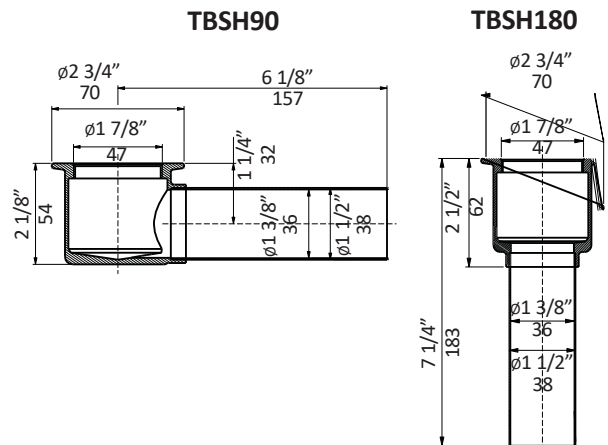

Specifications:

Installation:	Freestanding
Exterior Dimensions:	67" w x 29 5/8" d x 22 1/4" h
Material:	Solid surface
Water capacity:	84.5 gal.
Weight:	330 lbs.
Overflow:	Yes
Finishes:	M - Matte white G - Gloss white
Freight:	Class 5

Features:

- Solid surface soaking bathtub with overflow
- Includes chrome-plated brass click-clack drain assembly with white solid surface cover
- Freestanding installation

Codes + Standards:

- Meets or exceeds applicable national codes and standards

Recommended Items:

- Furniture
 - TUB08-BR: Tub bridge in wood, 6" w, 30" d, 1 1/2" h
 - Available in: white (08), black (16), natural walnut (07)
- Trap connections
 - TBSH90 - L-shaped 90 degree brass tub shoe
 - TBSH180 - Straight down 180 degree brass tub shoe

LACAVA reserves the right to revise any dimension or information on this sheet without notice. Dimensions are nominal and may vary within an industry accepted tolerance of 1/4". Drawings provided herein are meant to give the user an idea of the product and are not made to scale.