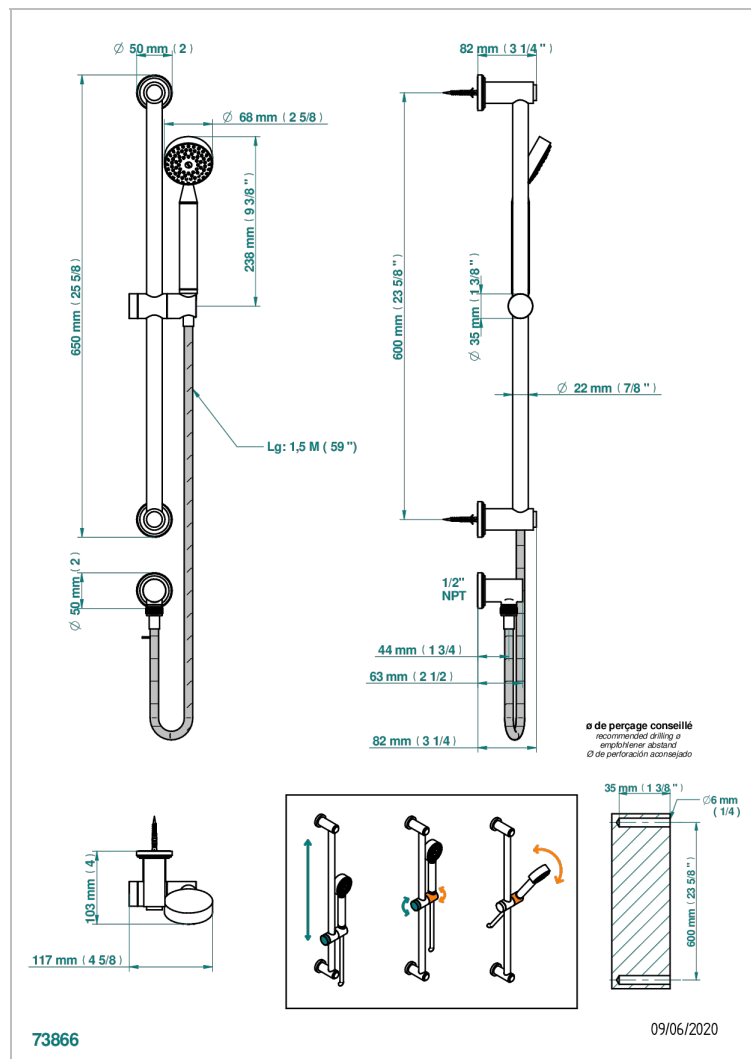

CORVAIR PORTORO

U8H-58/US

Slide bar with handsower and elbow

THG[®]
PARIS

CHARACTERISTIC

- Corvaair Portoro
- Slide bar with handsower and elbow

AVAILABLE FINITIONS

Blush PVD - H62
Brass color PVD - H49
Brown bronze color PVD - F33
Chrome polished - A02
Gold color PVD - H52
Gold mat - F07

Gold polished - F01
Graphite PVD - H64
Light coated bronze - D01
Matt Umber PVD - H67
Matt blush PVD - H60
Matt brass color PVD - H50

Matt brown bronze color PVD - F34
Matt chrome (American satin) - C02
Matt gold color PVD - H53
Matt graphite PVD - H65
Matt nickel (American satin) - C01
Matt nickel color PVD - H56

Nickel color PVD - H55
Nickel polished - B01
Silver polished, antique - H03
Soft gold - F30
Soft matt gold - F31
Umber PVD - H66