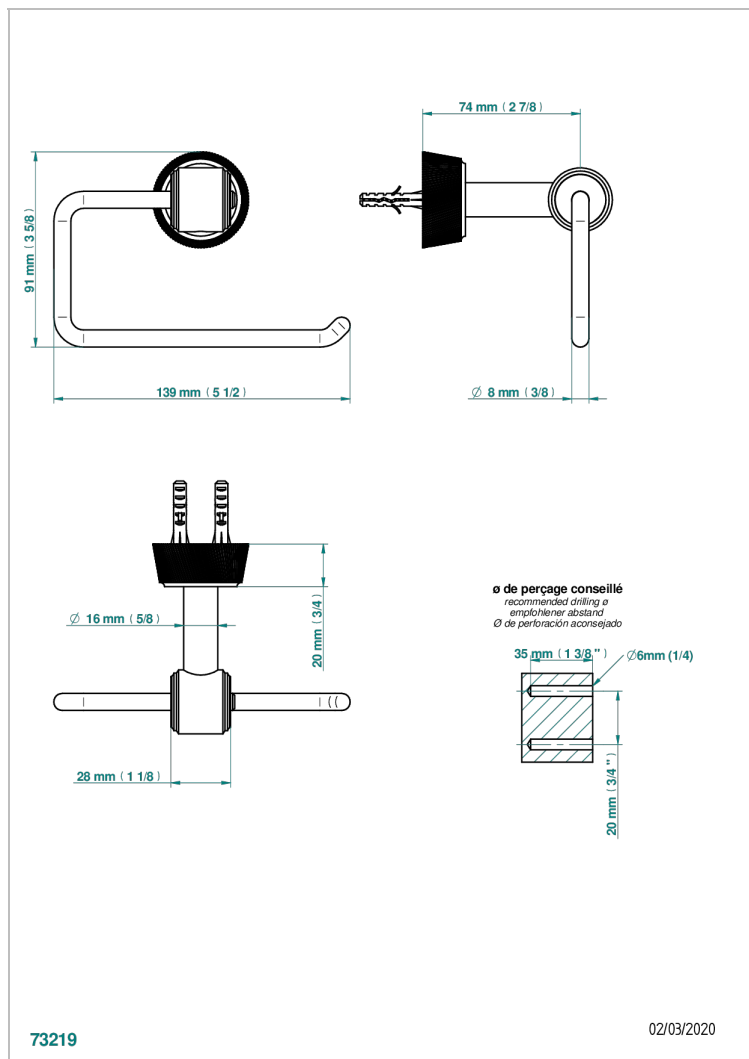

CORVAIR PORTORO WITH LEVER HANDLES

U8J-538A

THG[®]
PARIS

Toilet paper holder, single mount without cover

CHARACTERISTIC

- Corvaair Portoro with lever handles
- Toilet paper holder, single mount without cover