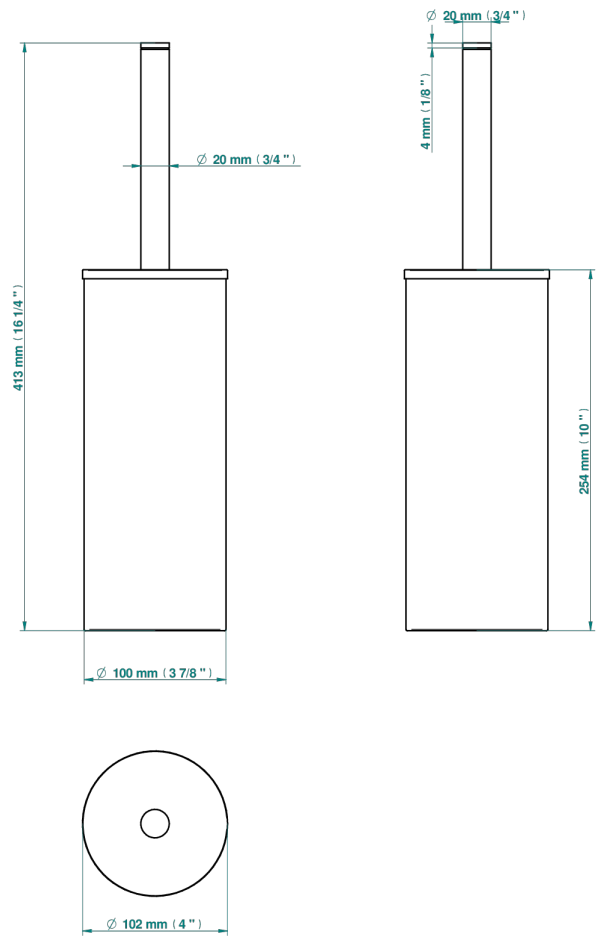

WEST COAST WITH METAL CROSS HANDLES

U9A-4700C

THG[®]
PARIS

Metal toilet brush holder with brush with cover floor mounted

58032

19/02/2020

CHARACTERISTIC

- West Coast with metal cross handles
- Metal toilet brush holder with brush with cover floor mounted