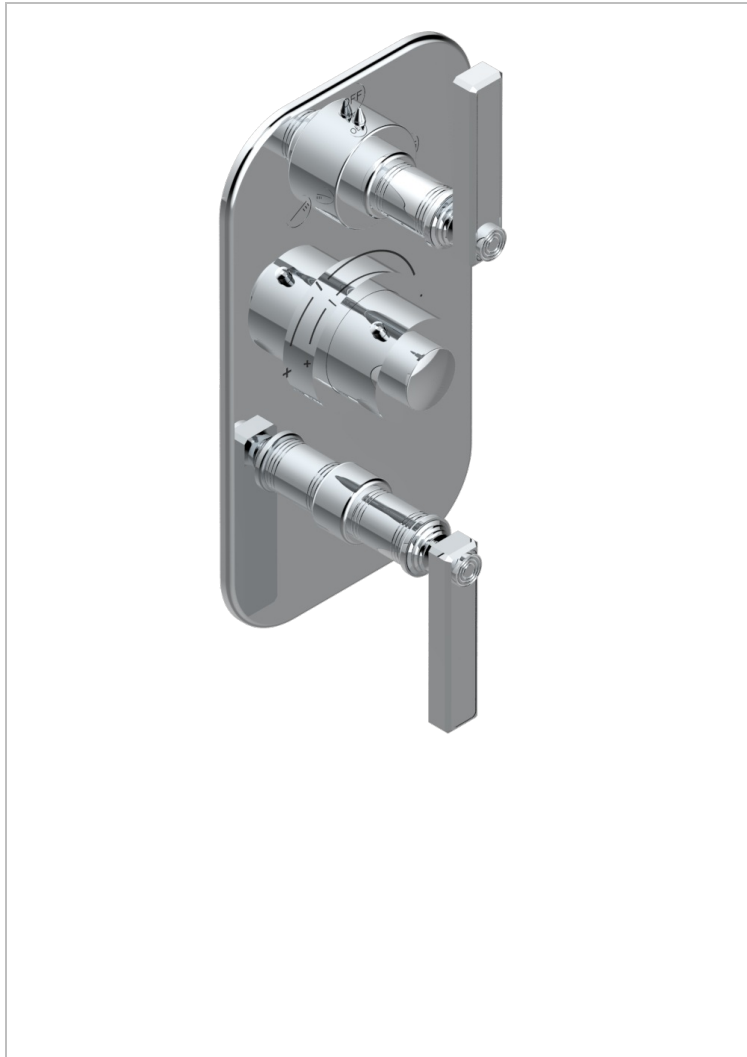

# WEST COAST WITH METAL LEVER HANDLES

U9B-5540BE

Trim for THG thermostat 3 functions , with one off function and 2 outlets and one single off function - rough part supplied with fixing box ref. .5 540AE/US

## CHARACTERISTIC

- Built-in thermostatic cover for 5540AE with 3 outputs (1 x 3/4' and 2 x 1/2')
- Requires concealed thermostat Réf. 5540AE - 5540AE/US - 5540AE/W
- Output high : ceramic diverter with 2 functions and stopvalve
- Output downwards : 1/4' turn of 3/4' stopvalve
- For Shower 3 functions - 2 functions can operate simultaneously
- Temperature control knob with security stop at 38°C
- Solid brass plate and knob
- ASME : ASME A112.18.1-2011/CSA B125.1-11
- DVGW : DW-6512CQ0608

## RELATED SKU'S

- Ref. G00-5100G Reinforced stop ring for THG thermostatic with fixing set
- Ref. G00-5540AE/US Thg thermostat with wax cartridge with one stop valve, 2 outlets and another stop valve, delivered with a built-in box, no trim