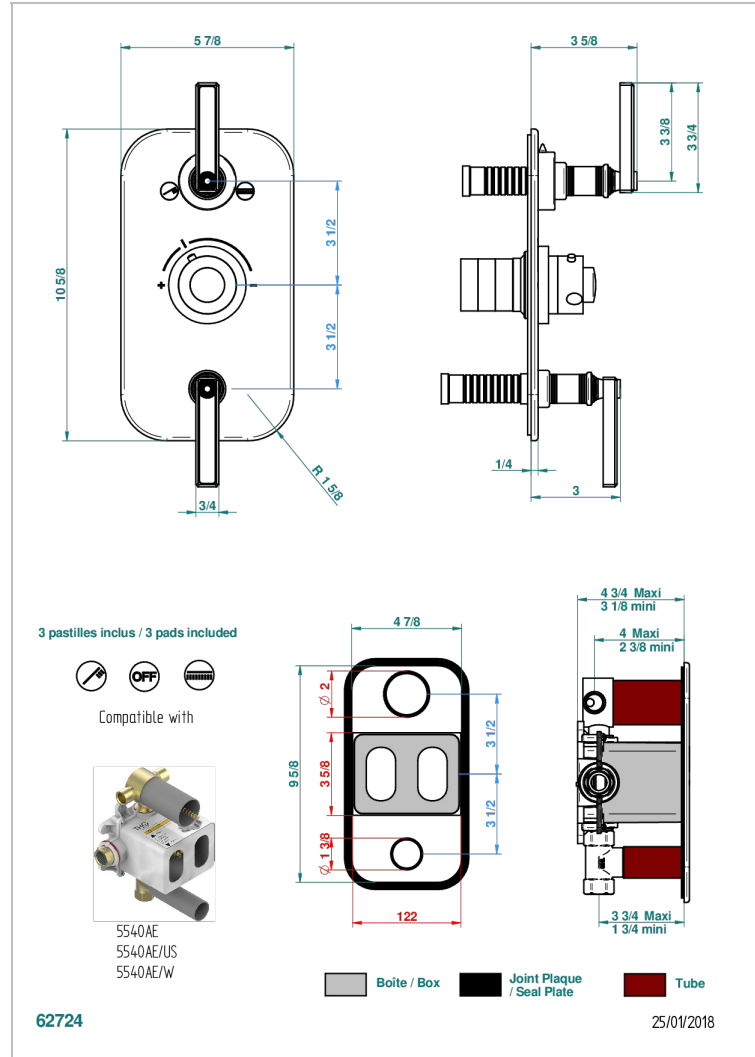

# WEST COAST WITH METAL LEVER HANDLES

U9B-5540BE

Trim for THG thermostat 3 functions , with one off function and 2 outlets and one single off function - rough part supplied with fixing box ref. .5 540AE/US

## CHARACTERISTIC

- Built-in thermostatic cover for 5540AE with 3 outputs (1 x 3/4' and 2 x 1/2')
- Requires concealed thermostat Réf. 5540AE - 5540AE/US - 5540AE/W
- Output high : ceramic diverter with 2 functions and stopvalve
- Output downwards : 1/4' turn of 3/4' stopvalve
- For Shower 3 functions - 2 functions can operate simultaneously
- Temperature control knob with security stop at 38°C
- Solid brass plate and knob
- ASME : ASME A112.18.1-2011/CSA B125.1-11
- DVGW : DW-6512CQ0608

## RELATED SKU'S

- Ref. G00-5100G Reinforced stop ring for THG thermostatic with fixing set
- Ref. G00-5540AE/US Thg thermostat with wax cartridge with one stop valve, 2 outlets and another stop valve, delivered with a built-in box, no trim