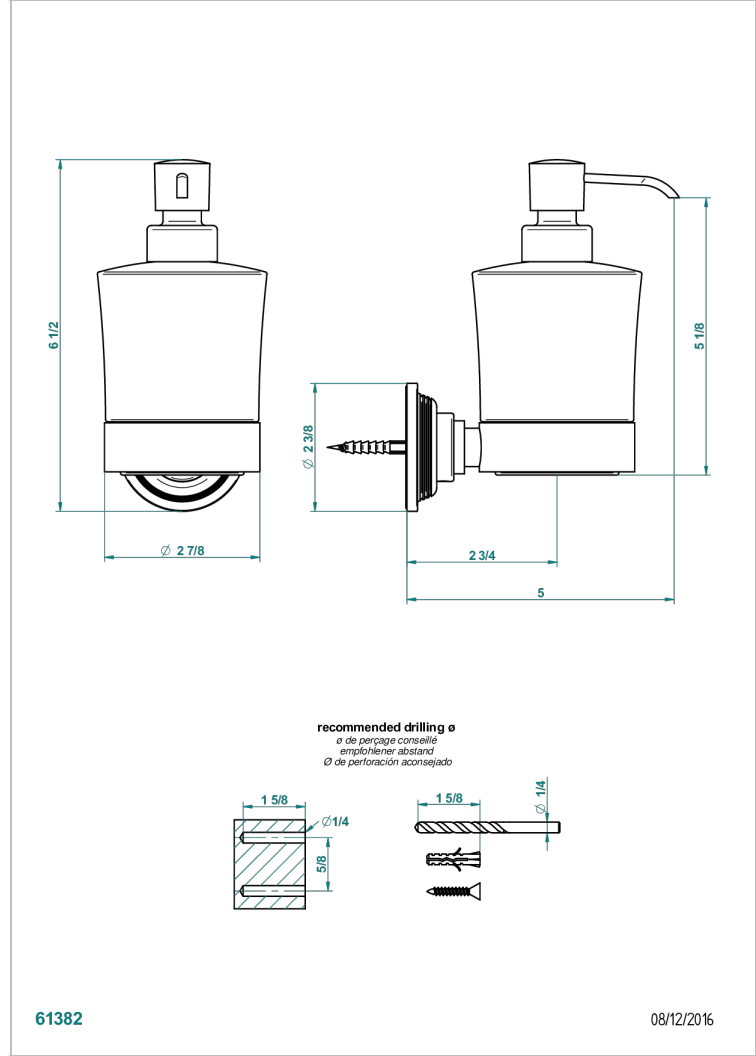

WEST COAST WITH BLACK ONYX LEVER HANDLES

U9F-613

wall liquid soap dispenser

THG[®]
PARIS

CHARACTERISTIC

- West Coast with black onyx lever handles
- wall liquid soap dispenser

AVAILABLE FINITIONS

Blush PVD - H62
Brass color PVD - H49
Brown bronze color PVD - F33
Chrome polished - A02
Copper antique matt, coated - H07
Gold color PVD - H52