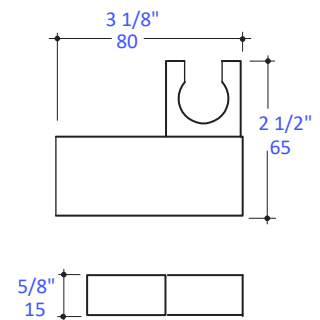

Features:

- Tilting hook for hand-held shower head
- Brass construction
- Shower head and hand shower wall union sold separately
- Weight: 0.5 lbs.

Finish Options:

- CR - Polished Chrome
- NI - Brushed Nickel
- PN - Polished Nickel
- BG - Brushed Gold
- 44 - Matte Black

Recommend Accessories:

- Item #W1460: Hand-held shower head with 59" flexible hose
- Item #1473A: Hand shower wall union with rectangular backplate

LACAVA reserves the right to revise any dimension or information on this sheet without notice. Dimensions are nominal and may vary within an industry accepted tolerance of 1/4". Drawings provided herein are meant to give the user an idea of the product and are not made to scale. Location of plumbing is meant for reference, your specific application may vary.