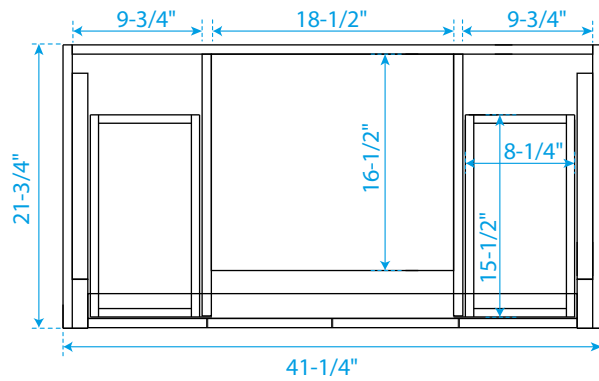

WYNDHAM COLLECTION

TOP VIEW OF VANITY CABINET

*Note: All measurements are $\pm 1/4"$.

WC-2929-42-SGL

WYNDHAM COLLECTION

Side splash is reversible.
Note: All measurements are $\pm 1/4"$.

WC-VCA-42-SGL-TOP