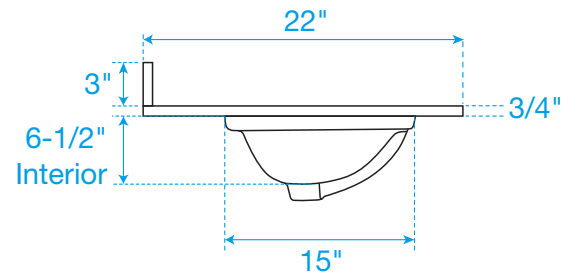

WYNDHAM COLLECTION

TOP VIEW OF VANITY CABINET

*Note: All measurements are $\pm 1/4"$.

WC-2929-42-SGL

WYNDHAM COLLECTION

Side splash is reversible.
Note: All measurements are $\pm 1/4"$.

WC-VCA-42-SGL-TOP