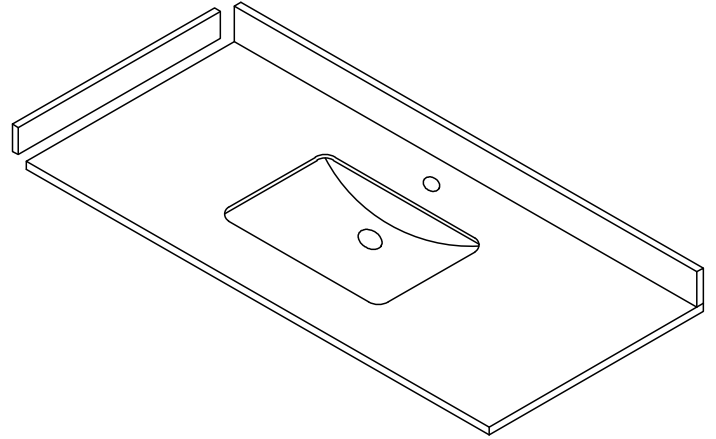

WYNDHAM COLLECTION

TOP VIEW OF VANITY CABINET

*Note: All measurements are $\pm 1/4"$.

WC-2929-42-SGL

WYNDHAM COLLECTION

Side splash is reversible.
Note: All measurements are $\pm 1/4"$.

WC-VCA-42-SGL-TOP