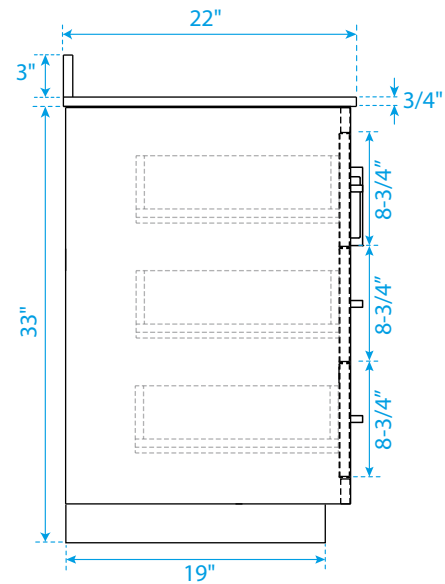

WYNDHAM COLLECTION

TOP VIEW OF VANITY CABINET

*Note: All measurements are $\pm 1/4"$.

WC-2929-42-SGL

WYNDHAM COLLECTION

Side splash is reversible.
Note: All measurements are $\pm 1/4"$.

WC-VCA-42-SGL-TOP