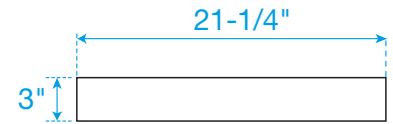

WYNDHAM COLLECTION

TOP VIEW OF VANITY CABINET

*Note: All measurements are $\pm 1/4"$.

WC-2929-42-SGL

WYNDHAM COLLECTION

Side splash is reversible.
Note: All measurements are $\pm 1/4"$.

WC-VCA-42-SGL-TOP