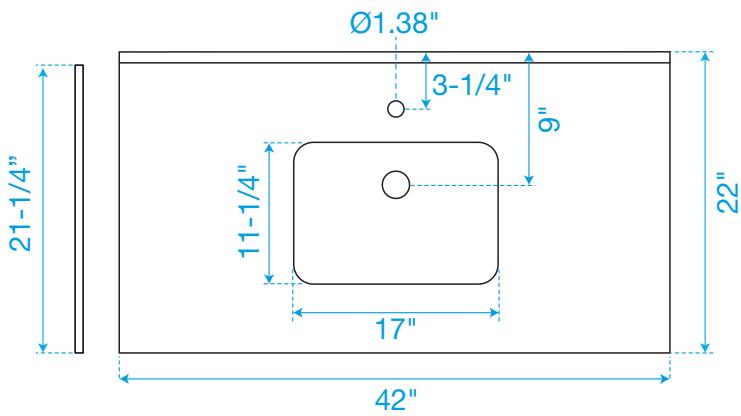

WYNDHAM COLLECTION

TOP VIEW OF VANITY CABINET

*Note: All measurements are $\pm 1/4"$.

WC-2929-42-SGL

WYNDHAM COLLECTION

Side splash is reversible.
Note: All measurements are $\pm 1/4"$.

WC-VCA-42-SGL-TOP