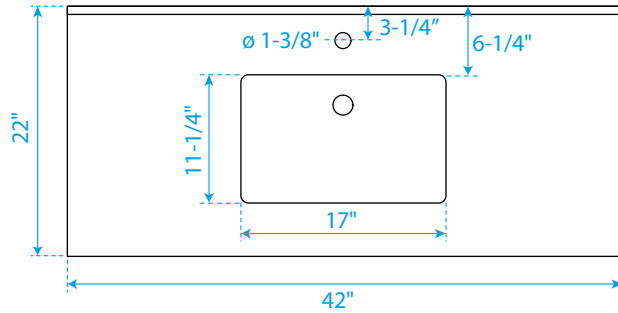

WYNDHAM COLLECTION

TOP VIEW OF VANITY CABINET

*Note: All measurements are $\pm 1/4"$.

WC-2929-42-SGL

WYNDHAM COLLECTION

Side splash is reversible.
Note: All measurements are $\pm 1/4"$.

WC-VCA-42-SGL-TOP