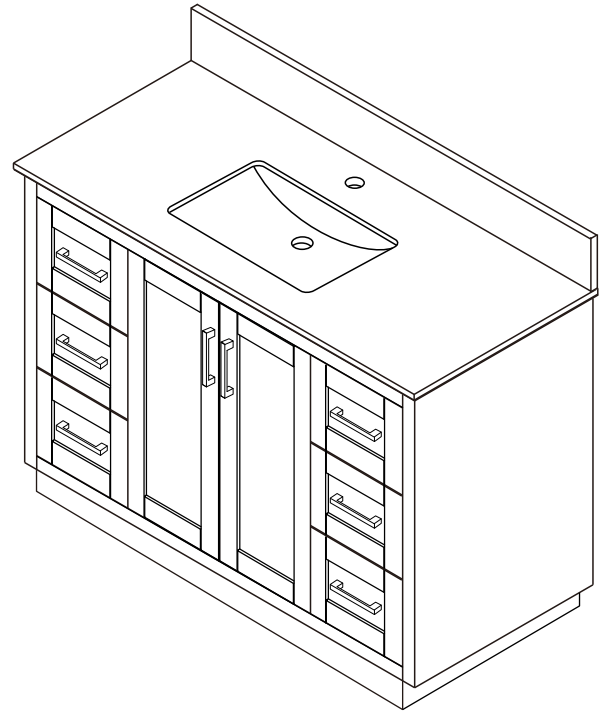

WYNDHAM COLLECTION

TOP VIEW OF VANITY CABINET

*Note: All measurements are $\pm 1/4"$.

WC-2929-42-SGL

WYNDHAM COLLECTION

Side splash is reversible.
Note: All measurements are $\pm 1/4"$.

WC-VCA-42-SGL-TOP