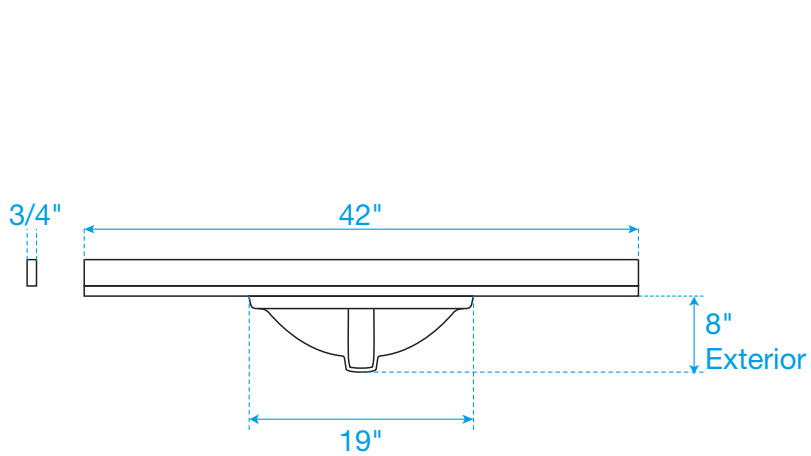

WYNDHAM COLLECTION

TOP VIEW OF VANITY CABINET

*Note: All measurements are $\pm 1/4"$.

WC-2929-42-SGL

WYNDHAM COLLECTION

Side splash is reversible.
Note: All measurements are $\pm 1/4"$.

WC-VCA-42-SGL-TOP