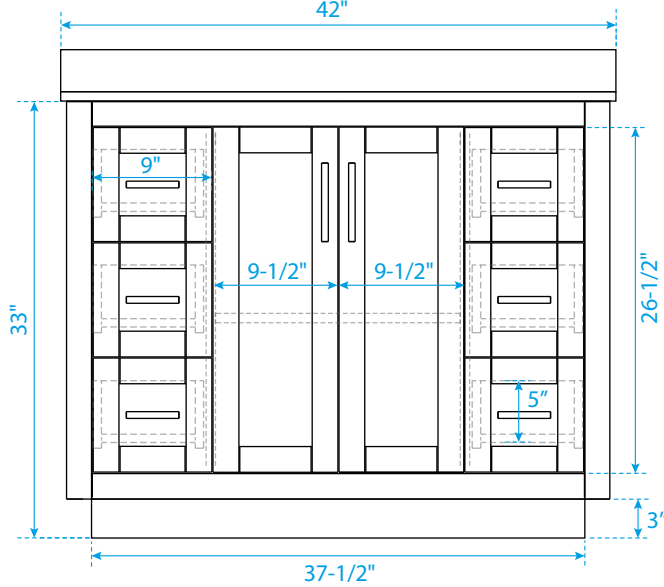

WYNDHAM COLLECTION

TOP VIEW OF VANITY CABINET

*Note: All measurements are $\pm 1/4"$.

WC-2929-42-SGL

WYNDHAM COLLECTION

Side splash is reversible.
Note: All measurements are $\pm 1/4"$.

WC-VCA-42-SGL-TOP