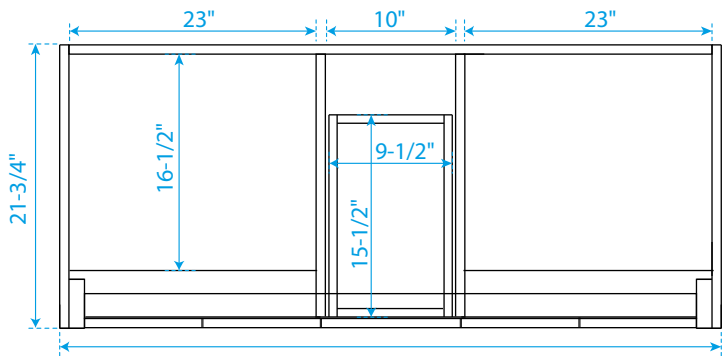

WYNDHAM COLLECTION

TOP VIEW OF VANITY CABINET

*Note: Due to high probability of breakage, the backsplash comes in two pieces, cut from the same piece. All measurements are $\pm 1/4"$.

WC-2929-60-DBL
with integrated sinks

WYNDHAM COLLECTION

*Note: All measurements are $\pm 1/4"$.

WC-KC4-60-DBL-TOP