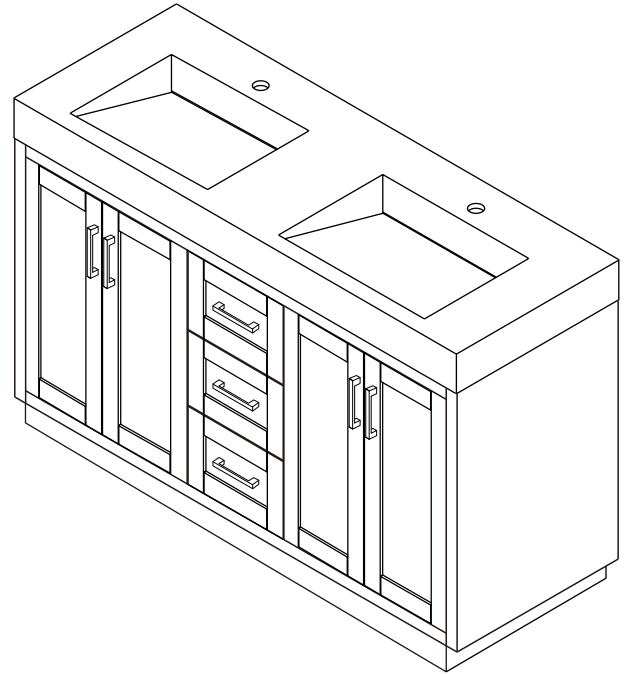

WYNDHAM COLLECTION

TOP VIEW OF VANITY CABINET

*Note: Due to high probability of breakage, the backsplash comes in two pieces, cut from the same piece. All measurements are $\pm 1/4"$.

WC-2929-60-DBL
with integrated sinks

WYNDHAM COLLECTION

*Note: All measurements are $\pm 1/4"$.

WC-KC4-60-DBL-TOP