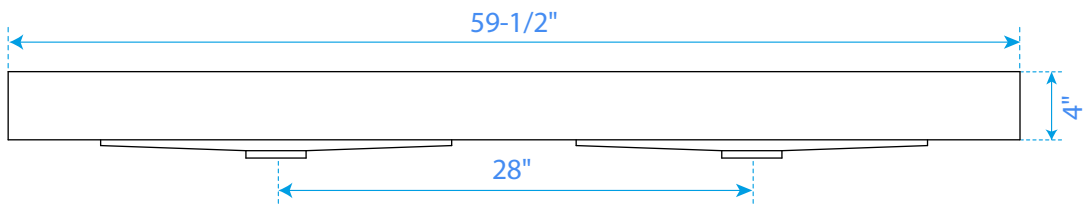

WYNDHAM COLLECTION

TOP VIEW OF VANITY CABINET

*Note: Due to high probability of breakage, the backsplash comes in two pieces, cut from the same piece. All measurements are $\pm 1/4"$.

WC-2929-60-DBL
with integrated sinks

WYNDHAM COLLECTION

*Note: All measurements are $\pm 1/4"$.

WC-KC4-60-DBL-TOP