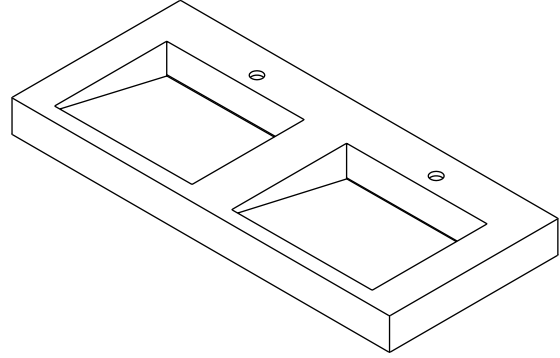

WYNDHAM COLLECTION

TOP VIEW OF VANITY CABINET

*Note: Due to high probability of breakage, the backsplash comes in two pieces, cut from the same piece. All measurements are $\pm 1/4"$.

WC-2929-60-DBL
with integrated sinks

WYNDHAM COLLECTION

*Note: All measurements are $\pm 1/4"$.

WC-KC4-60-DBL-TOP