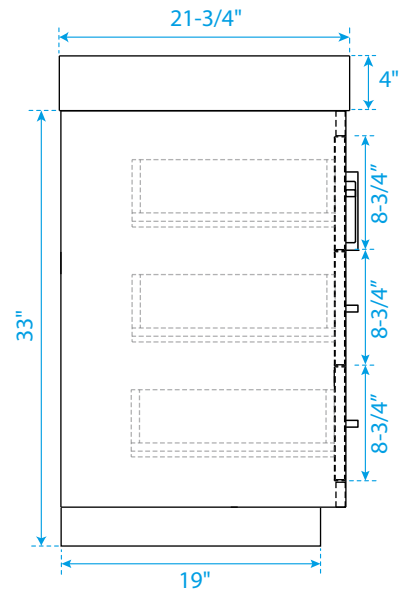

WYNDHAM COLLECTION

TOP VIEW OF VANITY CABINET

*Note: Due to high probability of breakage, the backsplash comes in two pieces, cut from the same piece. All measurements are $\pm 1/4"$.

WC-2929-60-DBL
with integrated sinks

WYNDHAM COLLECTION

*Note: All measurements are $\pm 1/4"$.

WC-KC4-60-DBL-TOP