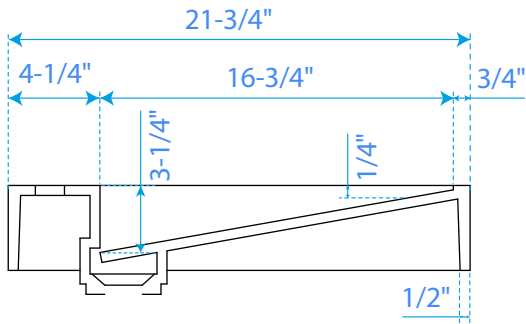

WYNDHAM COLLECTION

TOP VIEW OF VANITY CABINET

*Note: Due to high probability of breakage, the backsplash comes in two pieces, cut from the same piece. All measurements are $\pm 1/4"$.

WC-2929-60-DBL
with integrated sinks

WYNDHAM COLLECTION

*Note: All measurements are $\pm 1/4"$.

WC-KC4-60-DBL-TOP