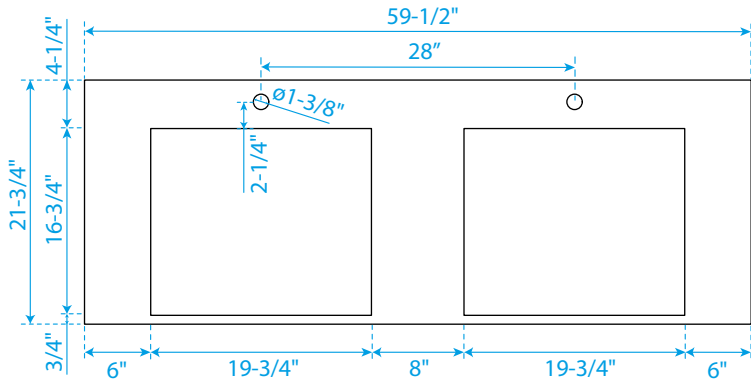

WYNDHAM COLLECTION

TOP VIEW OF VANITY CABINET

*Note: Due to high probability of breakage, the backsplash comes in two pieces, cut from the same piece. All measurements are $\pm 1/4"$.

WC-2929-60-DBL
with integrated sinks

WYNDHAM COLLECTION

*Note: All measurements are $\pm 1/4"$.

WC-KC4-60-DBL-TOP