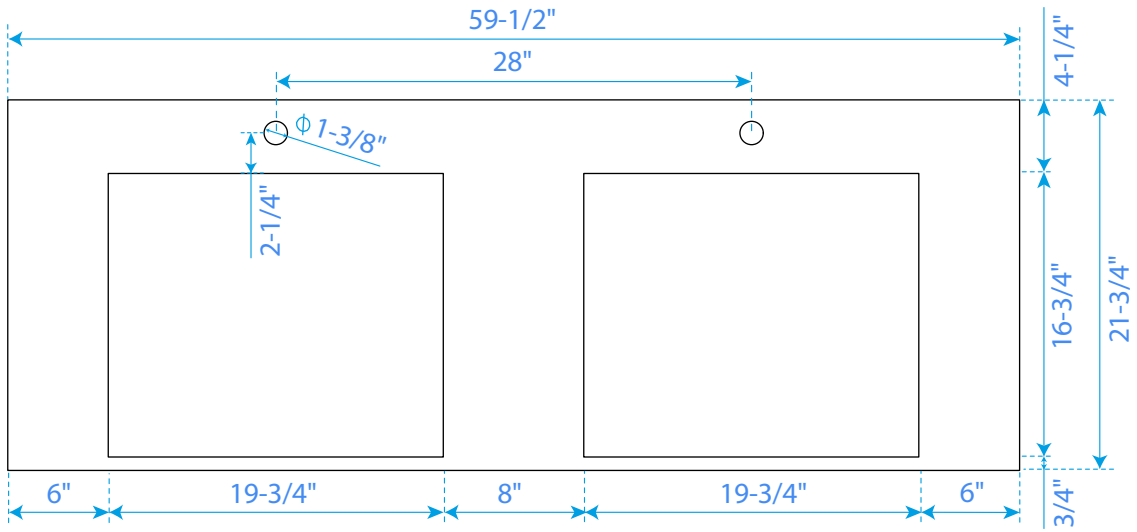

WYNDHAM COLLECTION

TOP VIEW OF VANITY CABINET

*Note: Due to high probability of breakage, the backsplash comes in two pieces, cut from the same piece. All measurements are $\pm 1/4"$.

WC-2929-60-DBL
with integrated sinks

WYNDHAM COLLECTION

*Note: All measurements are $\pm 1/4"$.

WC-KC4-60-DBL-TOP