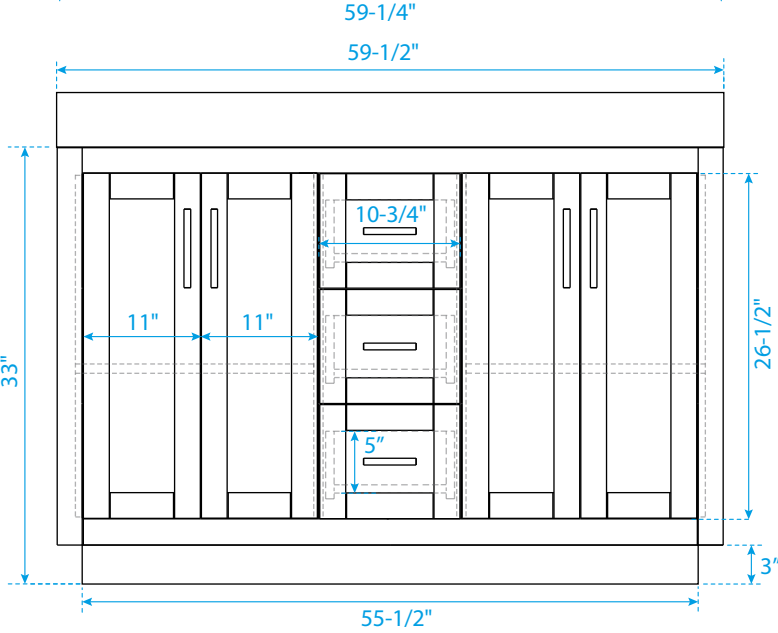

WYNDHAM COLLECTION

TOP VIEW OF VANITY CABINET

*Note: Due to high probability of breakage, the backsplash comes in two pieces, cut from the same piece. All measurements are $\pm 1/4"$.

WC-2929-60-DBL
with integrated sinks

WYNDHAM COLLECTION

*Note: All measurements are $\pm 1/4"$.

WC-KC4-60-DBL-TOP