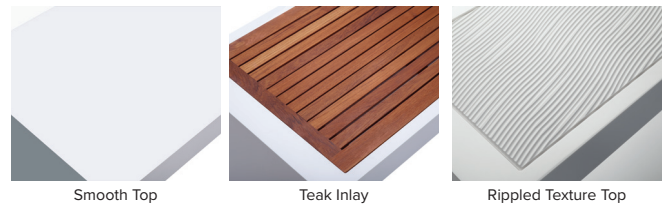

# SculptureStone® Bench

GENERAL SPECIFICATIONS

**Material** - SculptureStone®  
Optional Teak Inlay

Available with Waterfall or Parsons Style legs

Length	Finish	Part #	Price	
24"	Matte	CBT-2416MT	\$5,270	<b>Crate / Handling Fee Applies</b>
	Gloss	CBT-2416GL	\$5,545	
30"	Matte	CBT-3016MT	\$5,505	
	Gloss	CBT-3016GL	\$6,075	
36"	Matte	CBT-3616MT	\$5,765	
	Gloss	CBT-3616GL	\$6,365	
42"	Matte	CBT-4216MT	\$6,005	
	Gloss	CBT-4216GL	\$6,690	
48"	Matte	CBT-4816MT	\$6,605	
	Gloss	CBT-4816GL	\$7,110	

<b>Options</b> Must be ordered at time of purchase
<b>Colors</b> White (CWH) <b>No Charge</b> Biscuit (CBIN) <b>No Charge</b>
<b>Bench Style</b> Parsons (CPVS) <b>No Charge</b> Waterfall (CWVS) <b>\$715</b>
<b>Top Options</b> Smooth (CTXF) <b>No Charge</b> Teak Inlay (CTXT) <b>No Charge</b> Rippled (CTXR) <b>\$220</b>

### Crate / Handling Fee Applies

- Available lengths: 24, 30, 36, 42 and 48".
- Comes standard 16" (w) x 20" (h).
- Parsons or Waterfall Style legs available.
- Smooth, textured, or teak inlay top options.
- New custom textures available.
- For best color match, order with MTI Collection Tub or Shower Base.