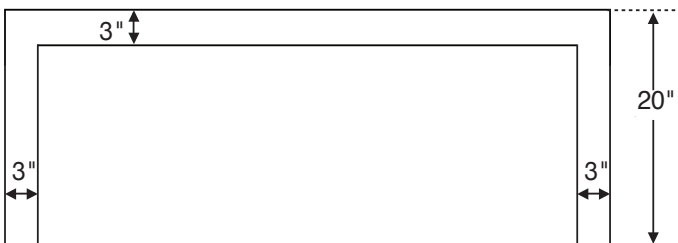

← Sizes 24" / 30" / 36" / 42" / 48" →