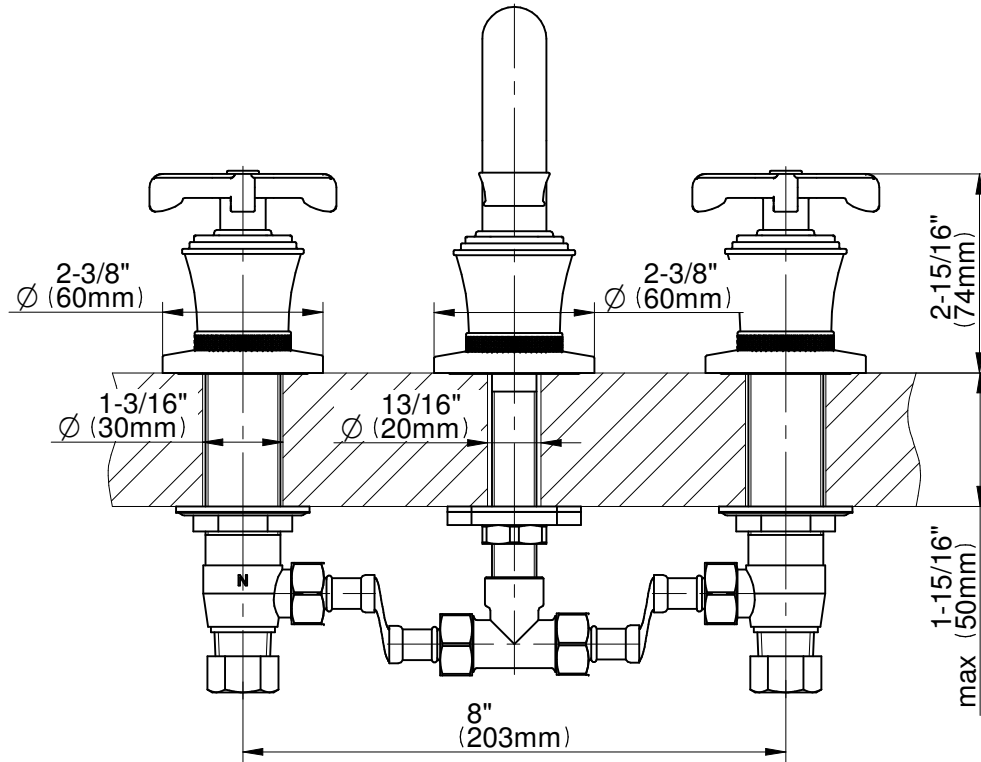

GN-11610-...-C20B

VIGNOLA Series

GRAFF®
Art of Bath