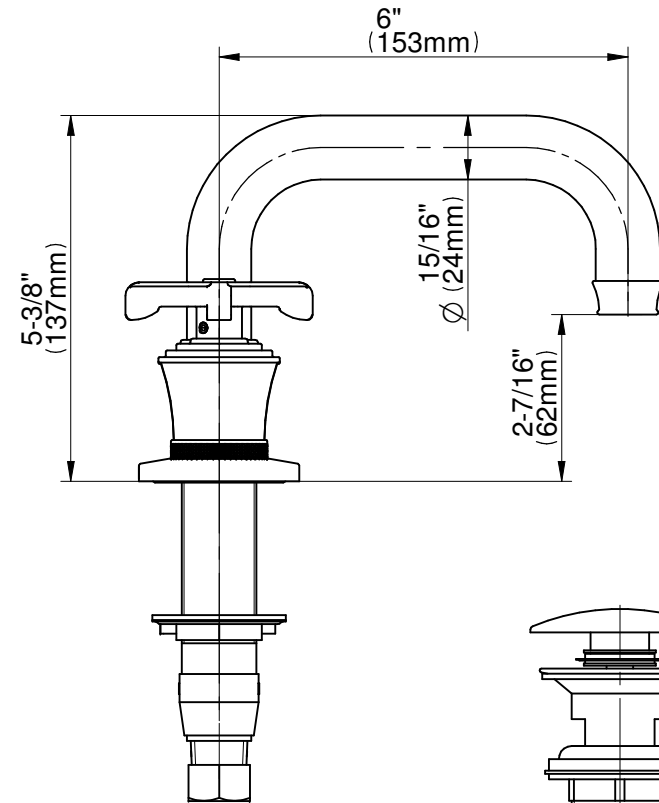

GN-11610-...-C20B

VIGNOLA Series

GRAFF®
Art of Bath