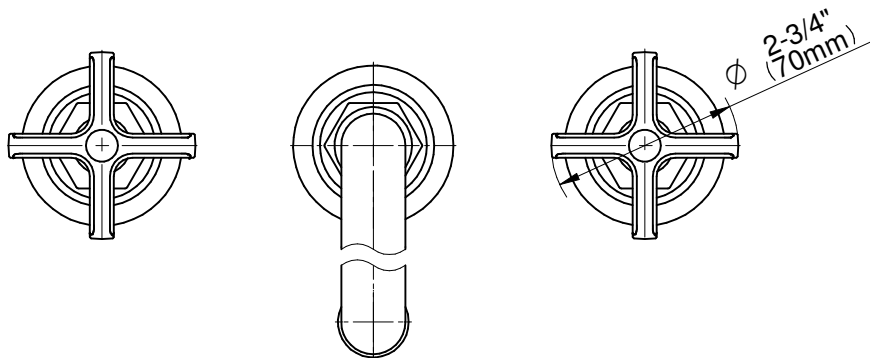

GN-11610-...-C20B

VIGNOLA Series

GRAFF®
Art of Bath